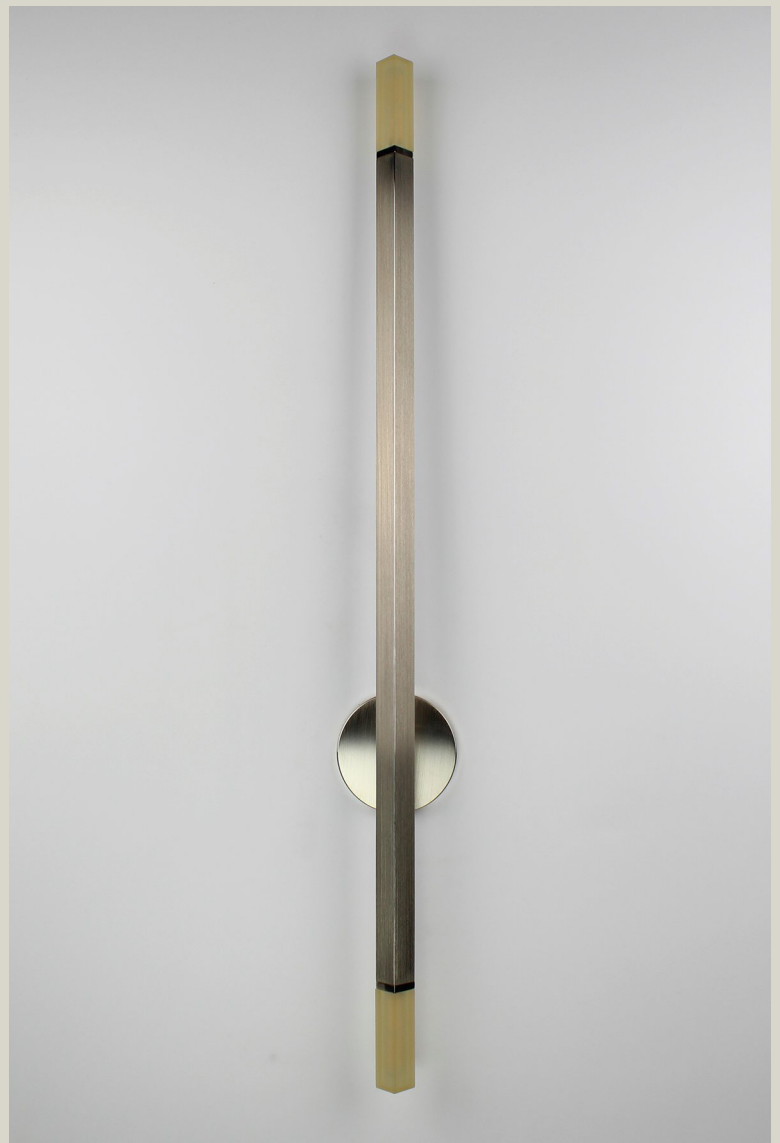

Basa Reach

Description

The Basa Product Line was designed to accentuate linear movement by using shadowing originating from its crisp, fine lines.

Basa Reach Features:

- Hand-finished solid brass construction
- 2 LED bulbs - 2700k or 4000k 110V or 220V EU
- UL Certified upon request
- 2 polymer lenses

Finishes

Light Antique, Oil Rubbed Bronze, Polished Nickel, Satin Nickel, and Black Nickel. Available in single and two-tone combinations.

Dimensions

4½ W x 37¾ H x 2¾ D

Model Number
B - 1500

Machined from
100% REAL BRASS

Made in California

Available
upon
request