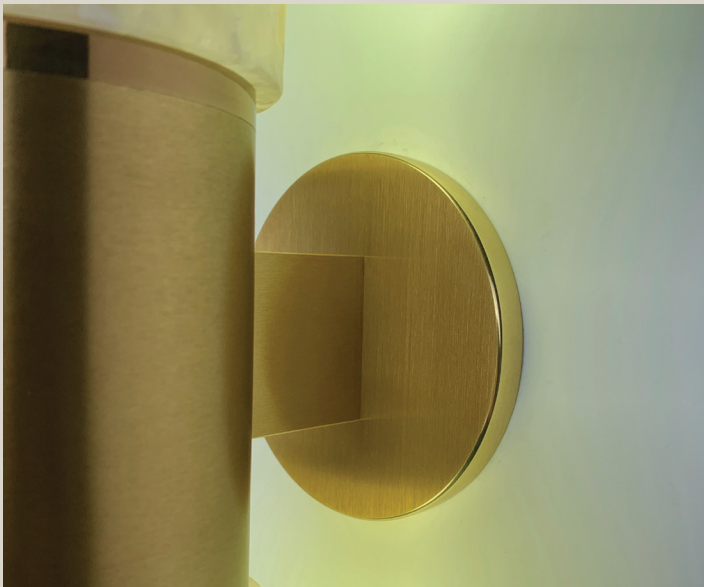

## Grand Nova Sconce

### Description

The Nova product line was created to showcase the perfect combination between solid brass and Butterscotch Alabaster.

### Grand Nova Sconce features:

- Hand - finished solid brass construction
- 6 LED bulbs 6000k 110V or 220V EU
- UL Certified upon request
- Genuine Butterscotch Alabaster shades

### Finishes

Light Antique, Oil Rubbed Bronze, Polished Nickel, Satin Nickel, and Black Nickel. Available in single and two-tone combinations.