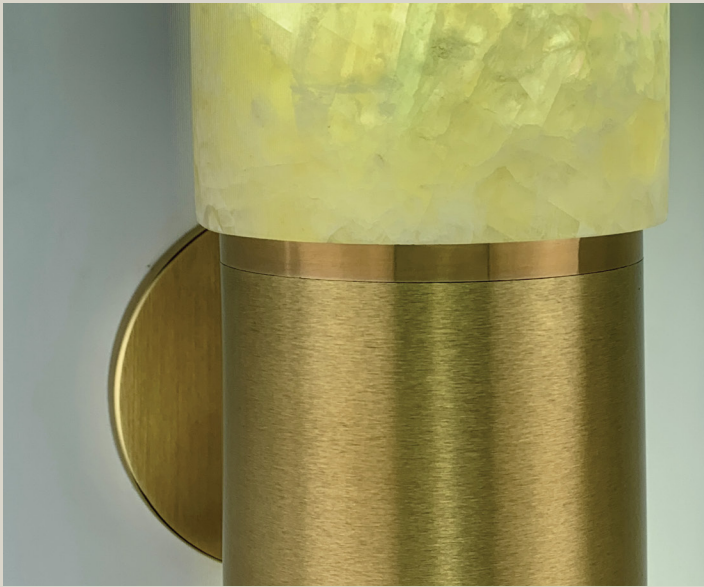

## Grand Nova Sconce

### Description

The Nova product line was created to showcase the perfect combination between solid brass and Butterscotch Alabaster.

### Grand Nova Sconce features:

- Hand - finished solid brass construction
- 6 LED bulbs 6000k 110V or 220V EU
- UL Certified upon request
- Genuine Butterscotch Alabaster shades

### Finishes

Light Antique, Oil Rubbed Bronze, Polished Nickel, Satin Nickel, and Black Nickel. Available in single and two-tone combinations.