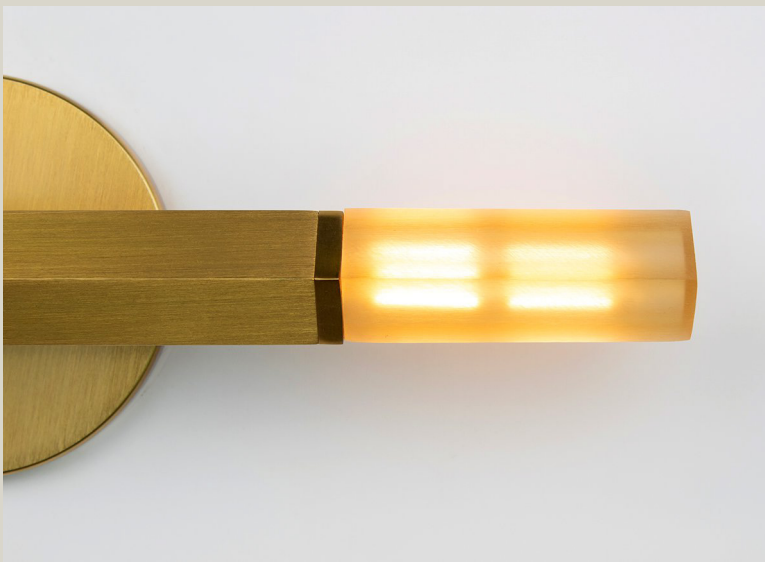

David Copello Guild

Basa Linear Vanity

Basa Linear Vanity

Description

The Basa product line was designed to accentuate linear movement by using shadowing originating from its crisp, fine lines.

Basa Linear Vanity features:

- Hand - finished solid brass construction
- 2 LED bulbs - 2700k or 4000k 110V or 220V EU
- UL Certified upon request
- 2 polymer lenses

Finishes

Light Antique, Oil Rubbed Bronze, Polished Nickel, Satin Nickel, and Black Nickel. Available in single and two-tone combinations.

Dimensions

14¹¹/₁₆ W x 4¹/₂ H x 2³/₄ D

Model Number
B-1202

Available upon request