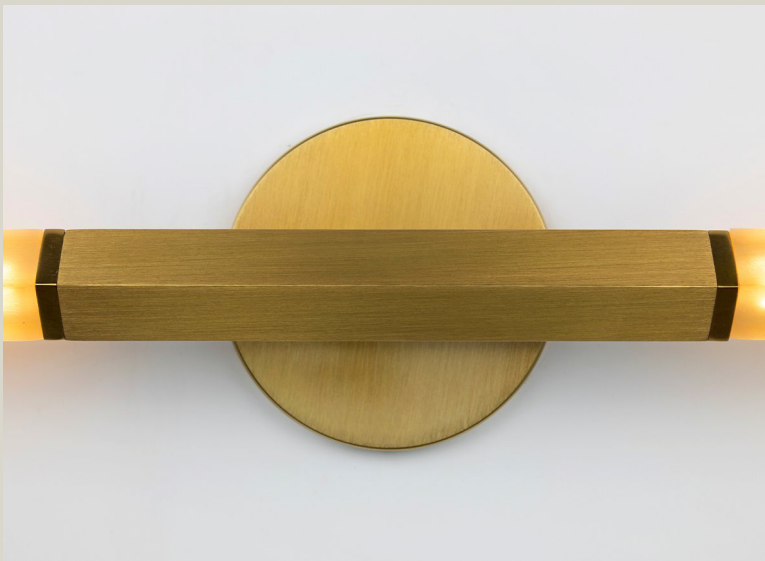

David Copello Guild

Basa Linear Vanity

Basa Linear Vanity

Description

The Basa product line was designed to accentuate linear movement by using shadowing originating from its crisp, fine lines.

Basa Linear Vanity features:

- Hand - finished solid brass construction
- 2 LED bulbs - 2700k or 4000k 110V or 220V EU
- UL Certified upon request
- 2 polymer lenses

Finishes

Light Antique, Oil Rubbed Bronze, Polished Nickel, Satin Nickel, and Black Nickel. Available in single and two-tone combinations.

Dimensions

14¹¹/₁₆ W x 4¹/₂ H x 2³/₄ D

Model Number
B-1202

Available upon request