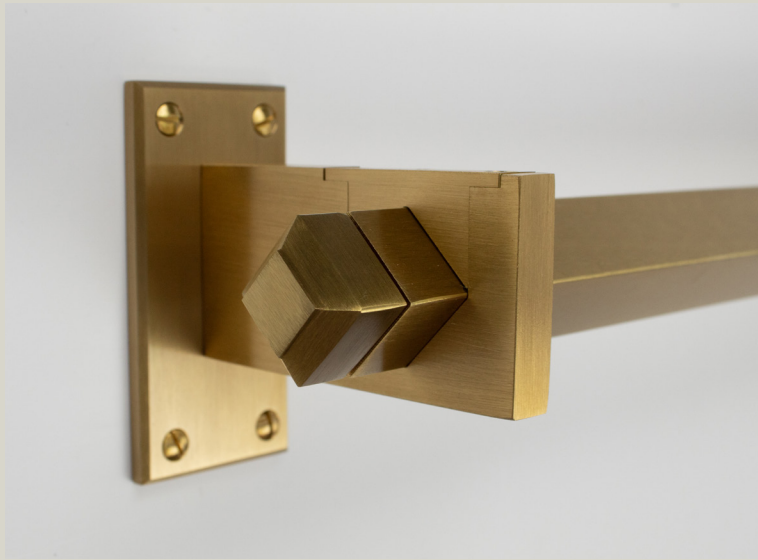

David Copello Guild

Basa Drapery Hardware

Basa Drapery Hardware

Description

The Basa Product Line was designed to accentuate linear movement by using shadowing originating from its crisp, fine lines.

Our Basa Drapery Hardware is available in single and double rod configurations. Please specify rod length and if a custom wall projection is needed.

Finishes

Light Antique, Oil Rubbed Bronze, Polished Nickel, Satin Nickel, and Black Nickel. Available in single and two-tone combinations.

Dimensions

1 1/2 W x 4 H x 3 1/4 D

Model Number

B-1208