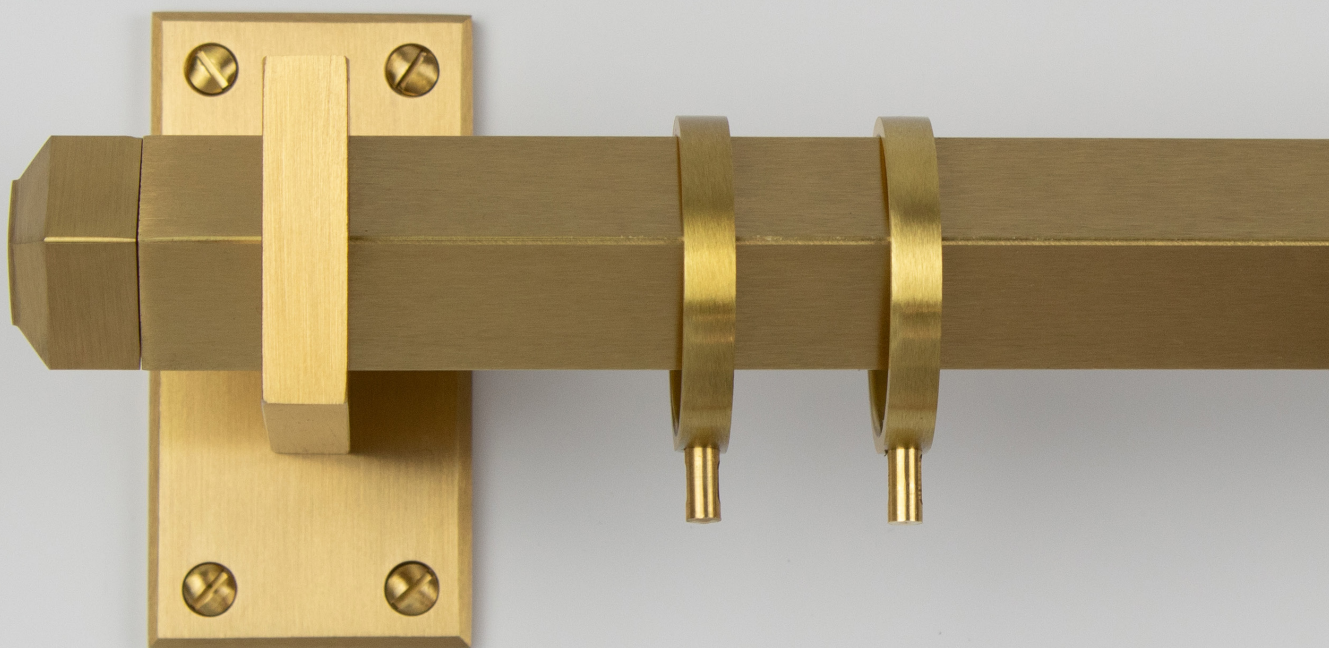

David Copello Guild

Basa Drapery Hardware

Basa Drapery Hardware

Description

The Basa Product Line was designed to accentuate linear movement by using shadowing originating from its crisp, fine lines.

Our Basa Drapery Hardware is available in single and double rod configurations. Please specify rod length and if a custom wall projection is needed.

Finishes

Light Antique, Oil Rubbed Bronze, Polished Nickel, Satin Nickel, and Black Nickel. Available in single and two-tone combinations.

Dimensions

1 1/2 W x 4 H x 3 1/4 D

Model Number

B-1208