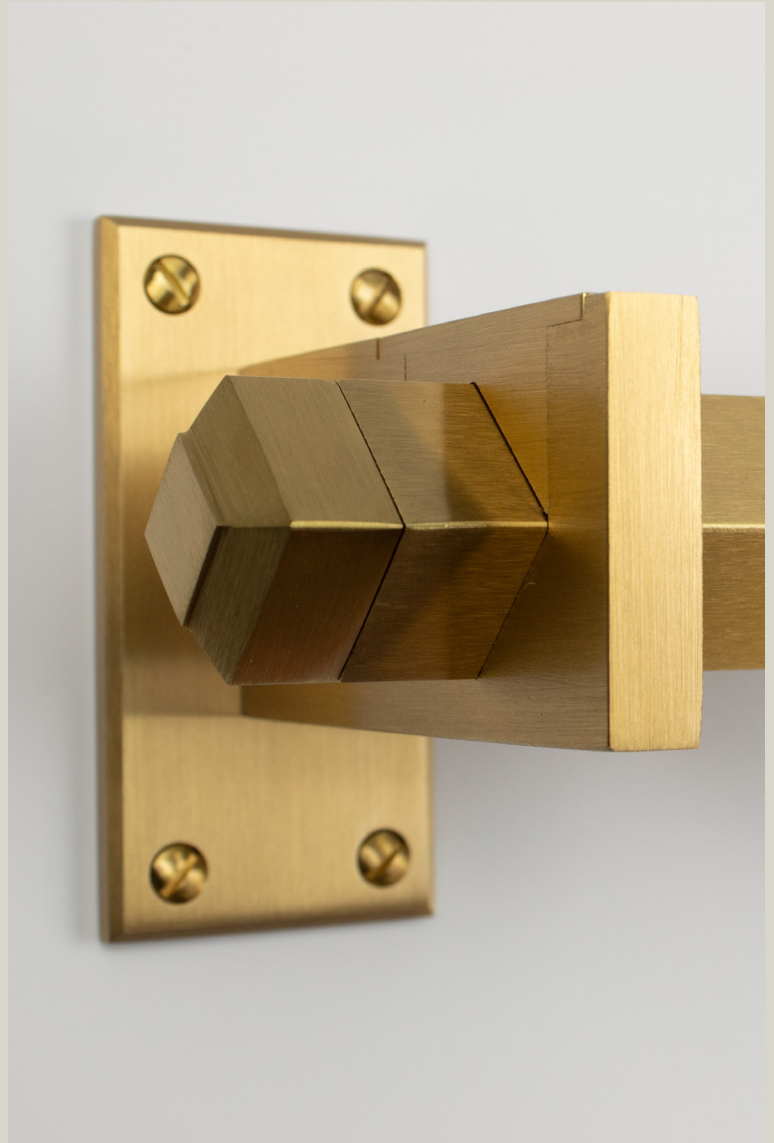

David Copello Guild

Basa Drapery Hardware

Basa Drapery Hardware

Description

The Basa Product Line was designed to accentuate linear movement by using shadowing originating from its crisp, fine lines.

Our Basa Drapery Hardware is available in single and double rod configurations. Please specify rod length and if a custom wall projection is needed.

Finishes

Light Antique, Oil Rubbed Bronze, Polished Nickel, Satin Nickel, and Black Nickel. Available in single and two-tone combinations.

Dimensions

1 1/2 W x 4 H x 3 1/4 D

Model Number

B-1208