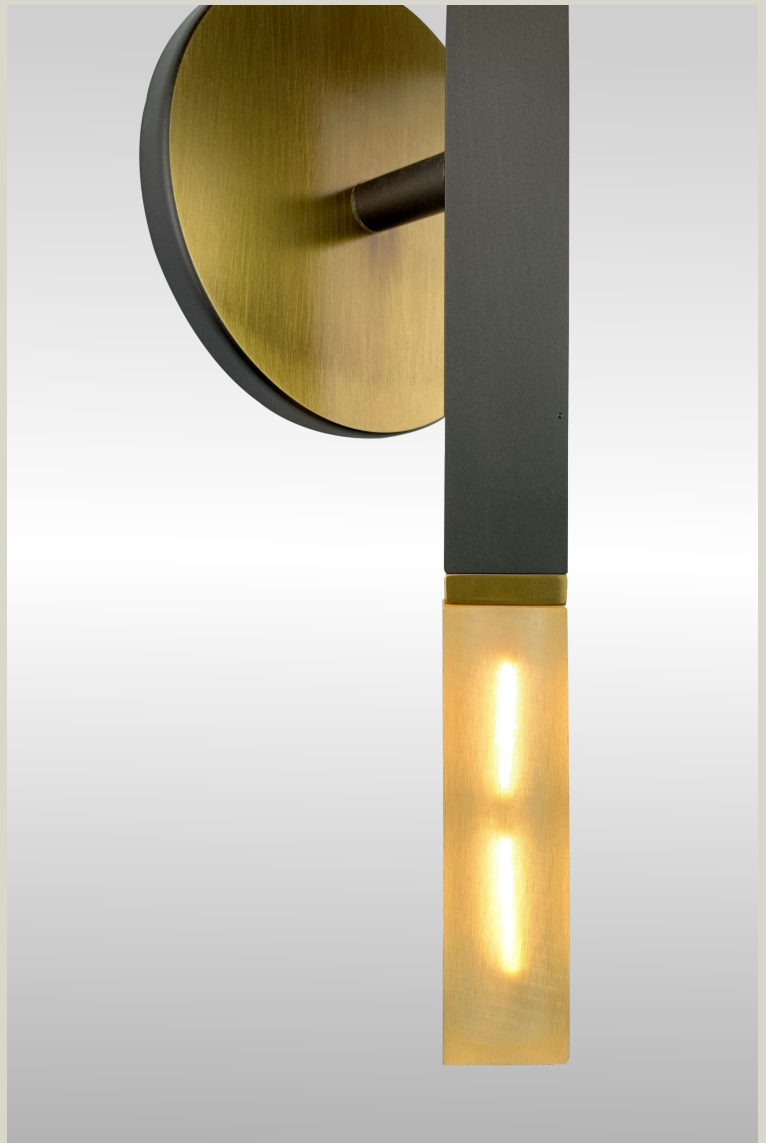

David Copello Guild

Basa One Wall Sconce

Basa One Wall Sconce

Description

The Basa Product Line was designed to accentuate linear movement by using shadowing originating from its crisp, fine lines.

Basa One Wall Sconce features:

- Hand - finished solid brass construction
- 2 LED bulbs - 2700k or 4000k 110V or 220V EU
- UL Certified upon request
- 2 polymer lenses

Finishes

Light Antique, Oil Rubbed Bronze, Polished Nickel, Satin Nickel, and Black Nickel. Available in single and two-tone combinations.

Dimensions

4 ½" W x 14¾" H x 2¾" D

Model Number
B - 1000

Machined from
100% REAL BRASS

Made in California

Available
upon
request