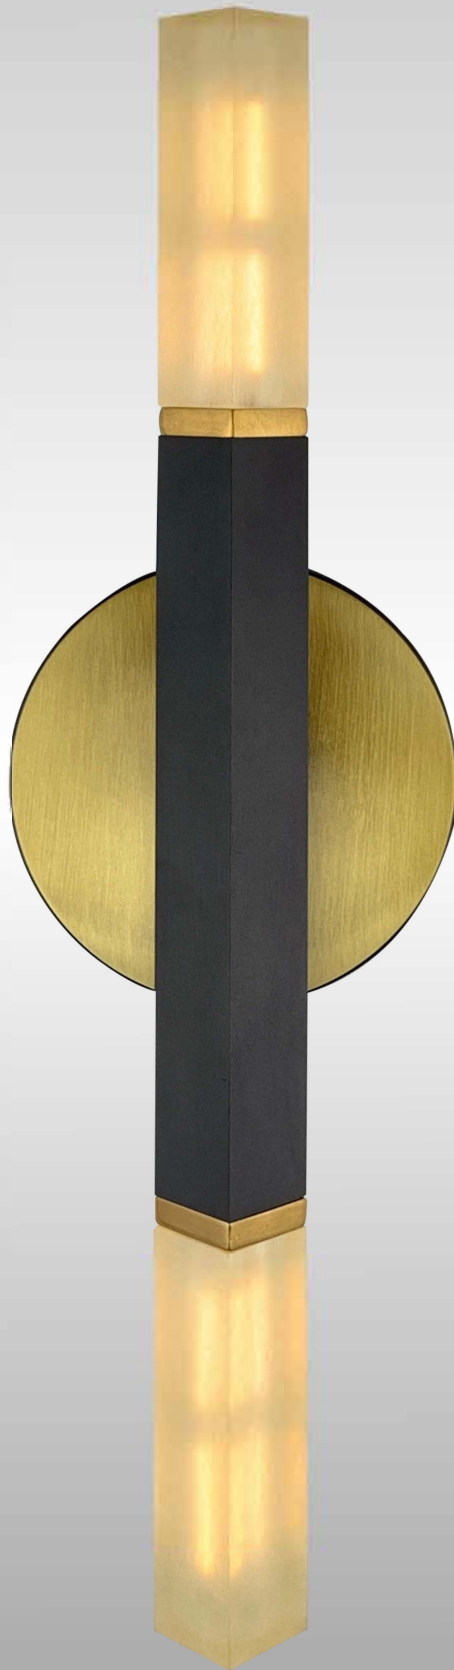

David Copello Guild

Basa One Wall Sconce

Basa One Wall Sconce

Description

The Basa Product Line was designed to accentuate linear movement by using shadowing originating from its crisp, fine lines.

Basa One Wall Sconce features:

- Hand - finished solid brass construction
- 2 LED bulbs - 2700k or 4000k 110V or 220V EU
- UL Certified upon request
- 2 polymer lenses

Finishes

Light Antique, Oil Rubbed Bronze, Polished Nickel, Satin Nickel, and Black Nickel. Available in single and two-tone combinations.

Dimensions

4 ½" W x 14¾" H x 2¾" D

Model Number
B - 1000

Machined from
100% REAL BRASS

Made in California

Available
upon
request