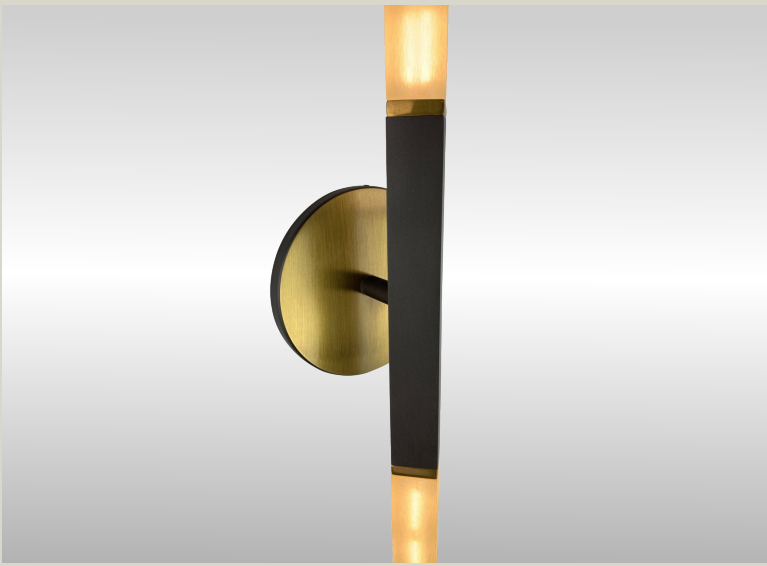

David Copello Guild

Basa One Wall Sconce

Basa One Wall Sconce

Description

The Basa Product Line was designed to accentuate linear movement by using shadowing originating from its crisp, fine lines.

Basa One Wall Sconce features:

- Hand - finished solid brass construction
- 2 LED bulbs - 2700k or 4000k 110V or 220V EU
- UL Certified upon request
- 2 polymer lenses

Finishes

Light Antique, Oil Rubbed Bronze, Polished Nickel, Satin Nickel, and Black Nickel. Available in single and two-tone combinations.

Dimensions

4 ½" W x 14¾" H x 2¾" D

Model Number
B - 1000

Machined from
100% REAL BRASS

Made in California

Available
upon
request