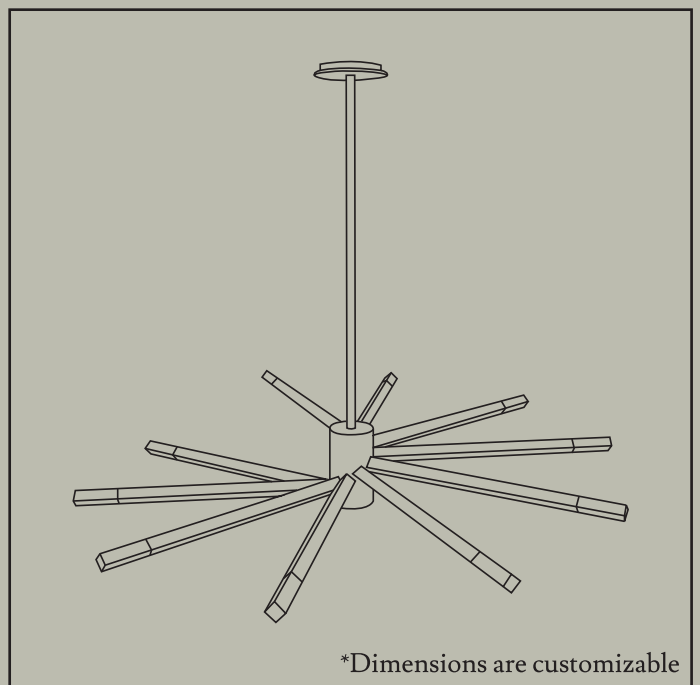

### Description

The Basa Product Line was designed to accentuate linear movement by using shadowing originating from its crisp, fine lines.

### Basa Spiral features:

- Hand-finished solid brass construction
- 10 LED bulbs - 2700k or 4000k 110V or 220V EU
- UL Certified upon request
- 10 polymer lenses

### Dimensions

48" Diam. x 48" H

Model Number  
B-1209

Machined from  
100% REAL BRASS

Made in California

Available  
upon  
request

\*Dimensions are customizable