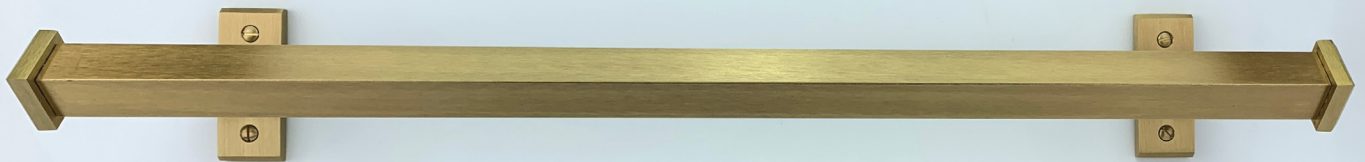

David Copello Guild

Basa Towel Rack

Basa Towel Rack

Description

Our Basa Towel Rack features sharp architectural lines.

Finishes

Light Antique, Oil Rubbed Bronze, Polished Nickel, Satin Nickel, and Black Nickel. Available in single and two-tone combinations.

Dimensions

18" W x 2 1/2" H x 3" D

Model Number

B - 1501