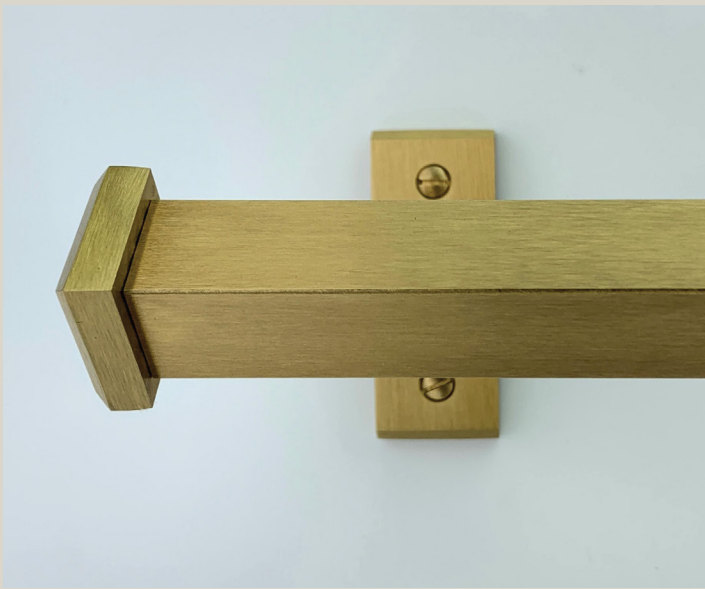

David Copello Guild

Basa Towel Rack

Basa Towel Rack

Description

Our Basa Towel Rack features sharp architectural lines.

Finishes

Light Antique, Oil Rubbed Bronze, Polished Nickel, Satin Nickel, and Black Nickel. Available in single and two-tone combinations.

Dimensions

18" W x 2 1/2" H x 3" D

Model Number

B - 1501