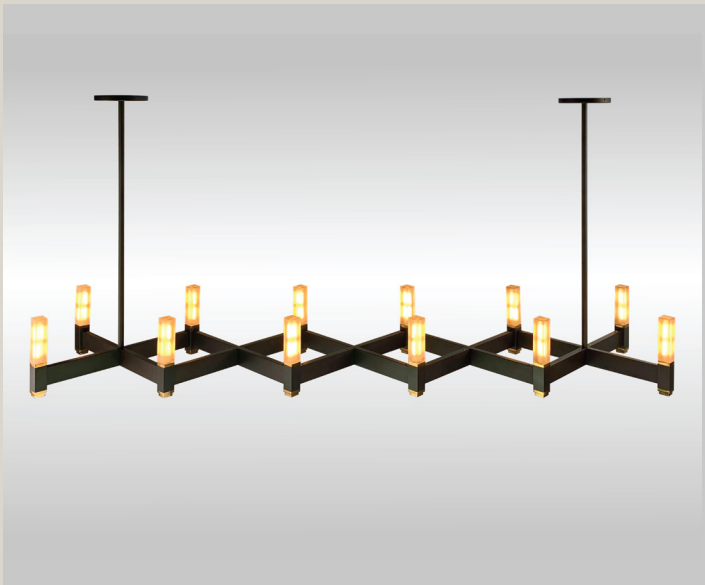

David Copello Guild

Daci Linear Chandelier

Daci Linear Chandelier

Description

The Daci product line combines classic geometry with modern elegance.

Daci Linear Chandelier features:

- Hand - finished solid brass construction
- 12 LED bulbs - 2700k or 4000k 110V or 220V EU
- UL Certified upon request
- 12 polymer lenses

Finishes

Light Antique, Oil Rubbed Bronze, Polished Nickel, Satin Nickel, and Black Nickel. Available in single and two-tone combinations.

Dimensions

52"W x 12"D x 30"H

Model Number
D - 1006