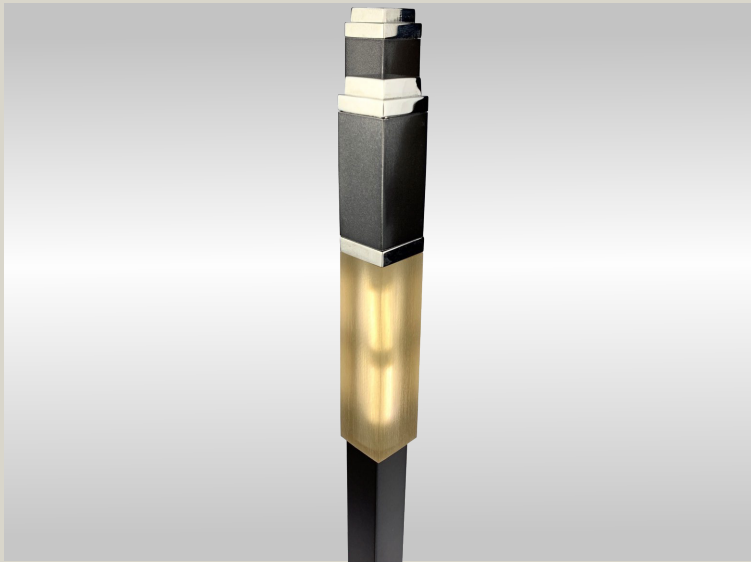

David Copello Guild

Daci Pathway Light

Daci Pathway Light

Description

The Daci product line combines classic geometry with modern elegance.

Daci Pathway Light Features:

- Hand - finished solid brass construction
- 1 LED bulb - 2700k or 4000k
12V DC, 110V or 220V EU
- UL Certified upon request
- 1 polymer lens

Finishes:

Light Antique, Oil Rubbed Bronze, Polished Nickel, Satin Nickel, and Black Nickel. Available in single and two-tone combinations.

Dimensions

24 1/2" x 3 3/8" W x 1 3/8" D

Model Number

D-1004

Machined from
100% REAL BRASS