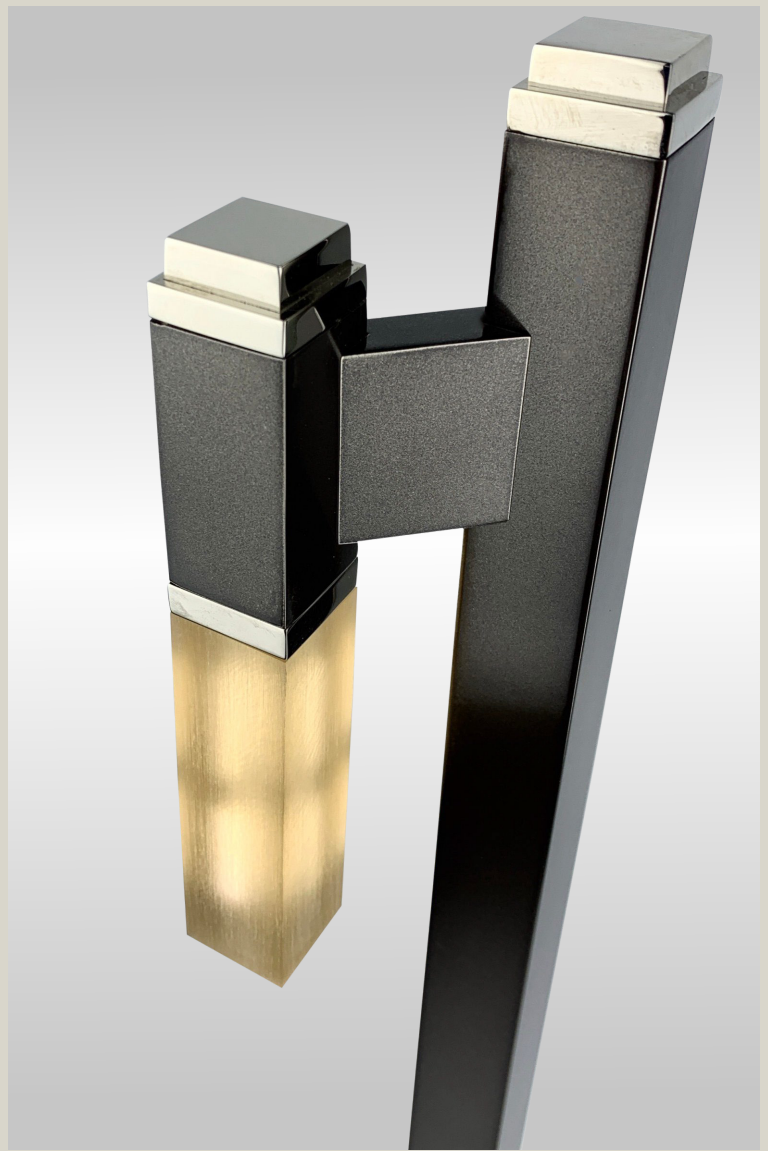

David Copello Guild

Daci Pathway Light

Daci Pathway Light

Description

The Daci product line combines classic geometry with modern elegance.

Daci Pathway Light Features:

- Hand - finished solid brass construction
- 1 LED bulb - 2700k or 4000k
12V DC, 110V or 220V EU
- UL Certified upon request
- 1 polymer lens

Finishes:

Light Antique, Oil Rubbed Bronze, Polished Nickel, Satin Nickel, and Black Nickel. Available in single and two-tone combinations.

Dimensions

24 1/2" x 3 3/8" W x 1 3/8" D

Model Number

D-1004

Machined from
100% REAL BRASS