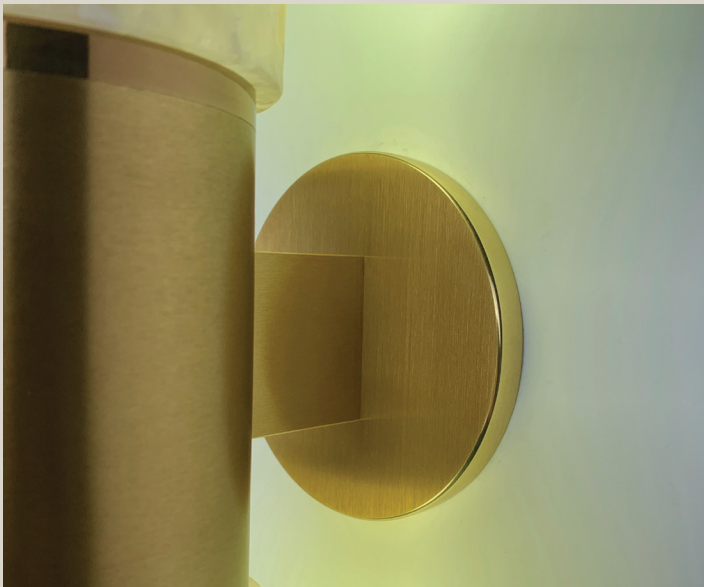

David Copello Guild

Grand Nova *Sconce*

Grand Nova Sconce

Description

The Nova product line was created to showcase the perfect combination between solid brass and Butterscotch Alabaster.

Grand Nova Sconce features:

- Hand - finished solid brass construction
- 6 LED bulbs 6000k 110V or 220V EU
- UL Certified upon request
- Genuine Butterscotch Alabaster shades

Finishes

Light Antique, Oil Rubbed Bronze, Polished Nickel, Satin Nickel, and Black Nickel. Available in single and two-tone combinations.

Dimensions

4 $\frac{3}{8}$ "W x 6 $\frac{3}{4}$ "D x 16 $\frac{1}{2}$ "H

Model Number

N - 2000

Machined from
100% REAL BRASS

Made in California

Available
upon
request