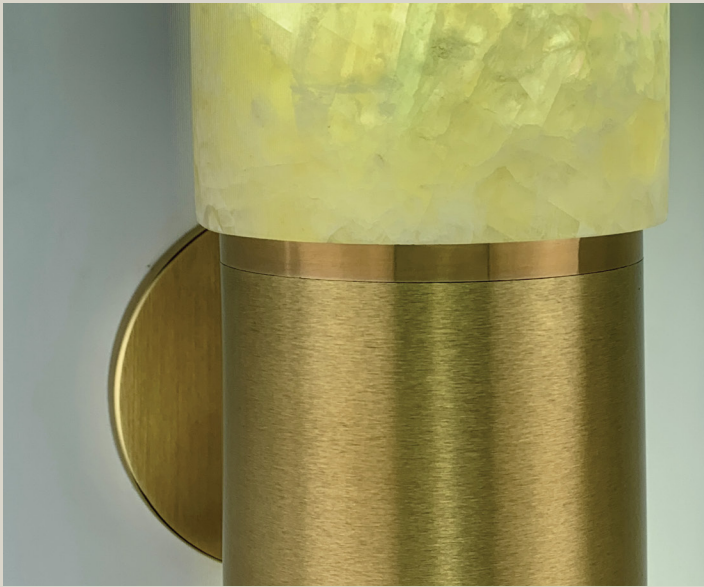

David Copello Guild

Grand Nova *Sconce*

Grand Nova Sconce

Description

The Nova product line was created to showcase the perfect combination between solid brass and Butterscotch Alabaster.

Grand Nova Sconce features:

- Hand - finished solid brass construction
- 6 LED bulbs 6000k 110V or 220V EU
- UL Certified upon request
- Genuine Butterscotch Alabaster shades

Finishes

Light Antique, Oil Rubbed Bronze, Polished Nickel, Satin Nickel, and Black Nickel. Available in single and two-tone combinations.

Dimensions

4 $\frac{3}{8}$ "W x 6 $\frac{3}{4}$ "D x 16 $\frac{1}{2}$ "H

Model Number

N - 2000

Machined from
100% REAL BRASS

Made in California

Available
upon
request