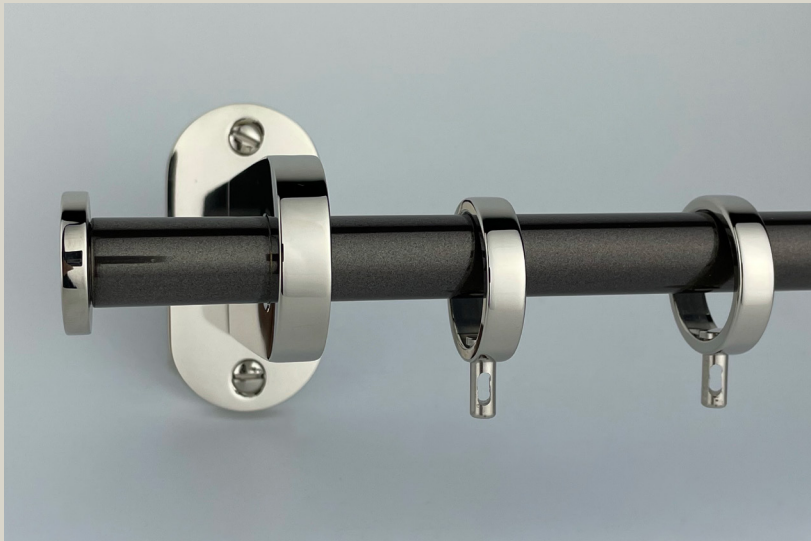

Nova Drapery Hardware

Description

The Nova Drapery Hardware Line is designed to showcase its sophistication with subtle details, smooth coin finials and slender rod.

Our Nova Drapery Hardware features custom curtain rings. Available in single and double rod configurations. Please specify rod length and if a custom wall projection is needed.

Finishes

Light Antique, Oil Rubbed Bronze, Polished Nickel, Satin Nickel, and Black Nickel. Available in single and two-tone combinations.

Dimensions

1½" W x 3" H x 3" D

Model Number
N-1501