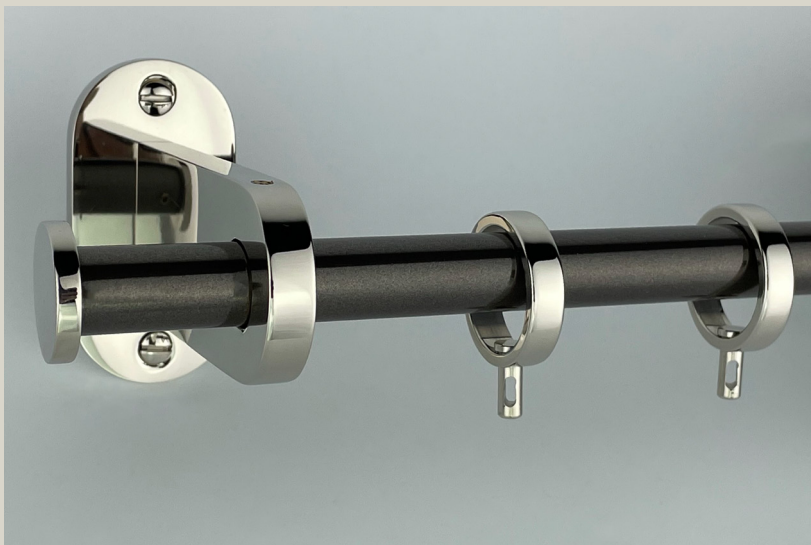

Nova Drapery Hardware

Description

The Nova Drapery Hardware Line is designed to showcase its sophistication with subtle details, smooth coin finials and slender rod.

Our Nova Drapery Hardware features custom curtain rings. Available in single and double rod configurations. Please specify rod length and if a custom wall projection is needed.

Finishes

Light Antique, Oil Rubbed Bronze, Polished Nickel, Satin Nickel, and Black Nickel. Available in single and two-tone combinations.

Dimensions

1½" W x 3" H x 3" D

Model Number
N-1501