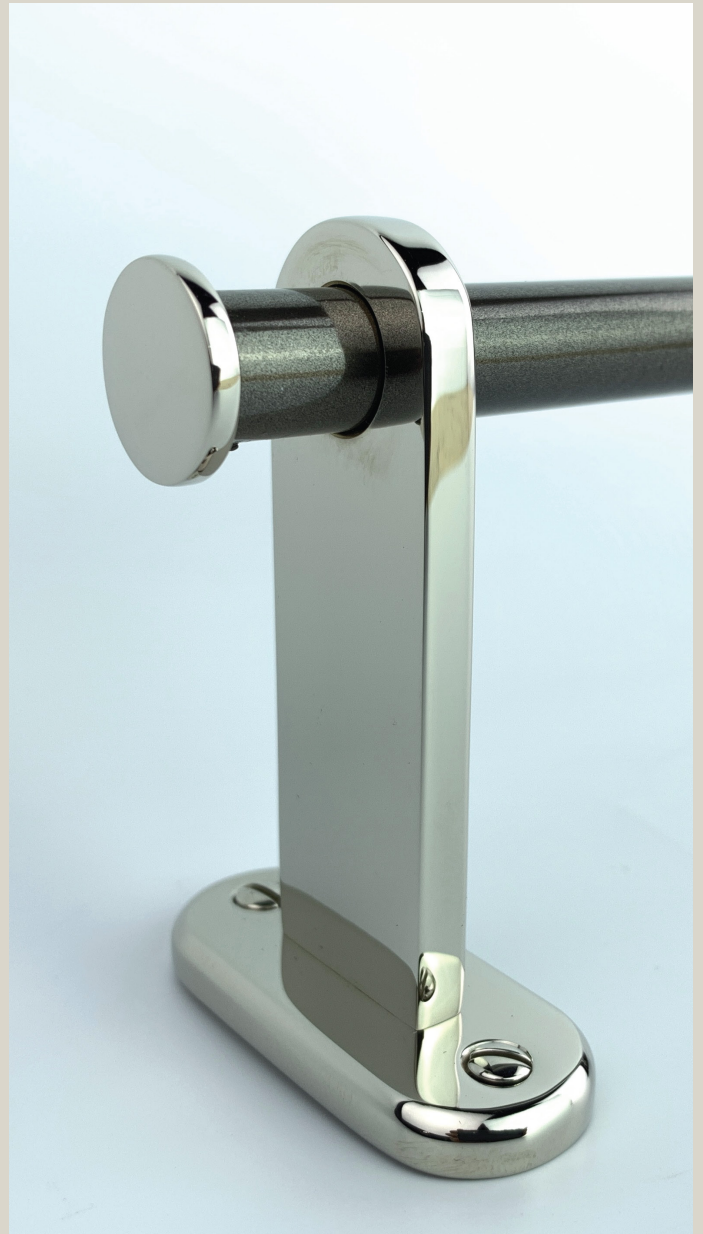

David Copello Guild

Nova Towel Rack

Nova Towel Rack

Description

Our Nova Towel Rack features a slender rod and slim button finials.

Finishes

Light Antique, Oil Rubbed Bronze, Polished Nickel, Satin Nickel, and Black Nickel. Available in single and two-tone combinations.

Dimensions

18" W x 2¼" H x 3" D

Model Number

N - 1502

Available upon request