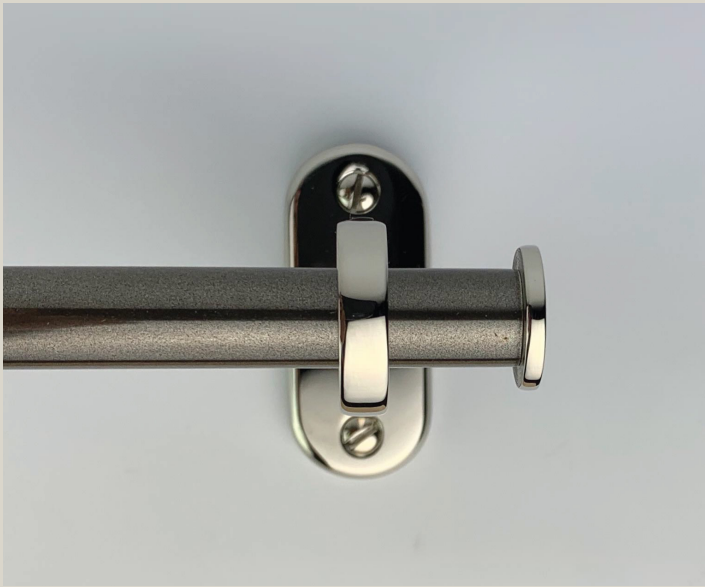

David Copello Guild

Nova Towel Rack

Nova Towel Rack

Description

Our Nova Towel Rack features a slender rod and slim button finials.

Finishes

Light Antique, Oil Rubbed Bronze, Polished Nickel, Satin Nickel, and Black Nickel. Available in single and two-tone combinations.

Dimensions

18" W x 2¼" H x 3" D

Model Number

N - 1502

Available upon request