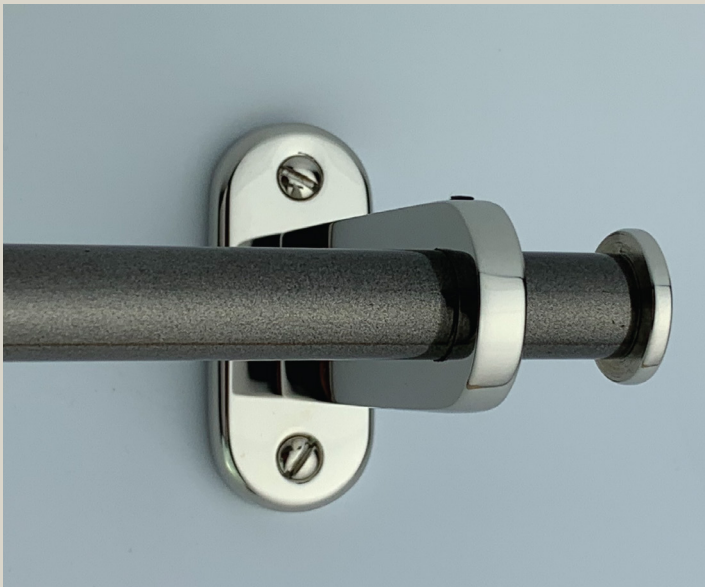

David Copello Guild

Nova Towel Rack

Nova Towel Rack

Description

Our Nova Towel Rack features a slender rod and slim button finials.

Finishes

Light Antique, Oil Rubbed Bronze, Polished Nickel, Satin Nickel, and Black Nickel. Available in single and two-tone combinations.

Dimensions

18" W x 2¼" H x 3" D

Model Number

N - 1502

Available upon request