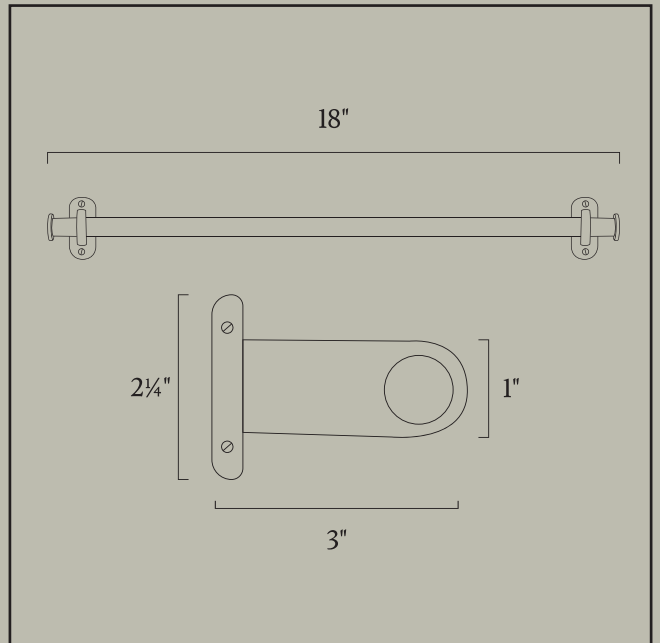

David Copello Guild

Nova Towel Rack

Nova Towel Rack

Description

Our Nova Towel Rack features a slender rod and slim button finials.

Finishes

Light Antique, Oil Rubbed Bronze, Polished Nickel, Satin Nickel, and Black Nickel. Available in single and two-tone combinations.

Dimensions

18" W x 2¼" H x 3" D

Model Number

N - 1502

Available upon request