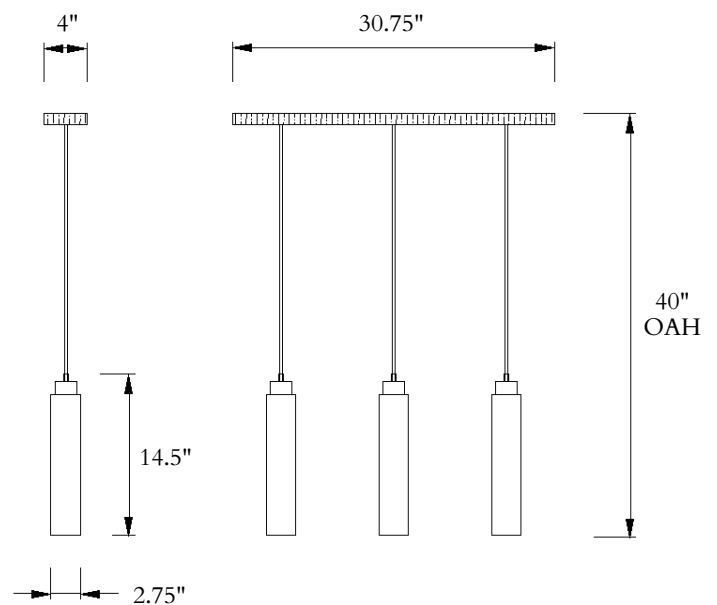

Model

O-1004

All Dimensions Customizable Upon Request

Available upon request