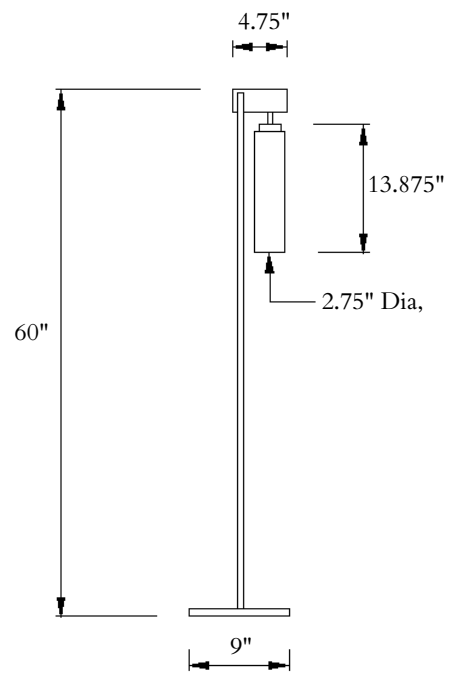

## Features

- Solid brass
- Sculpted body
- 1 dimmable LED bulb (2700k or 4000k) 110V or 220V
- Hand polished fluted glass

## Dimensions

9" Dia. x 60" OAH

## Model #

O-1007

Available upon request

All Dimensions Customizable Upon Request