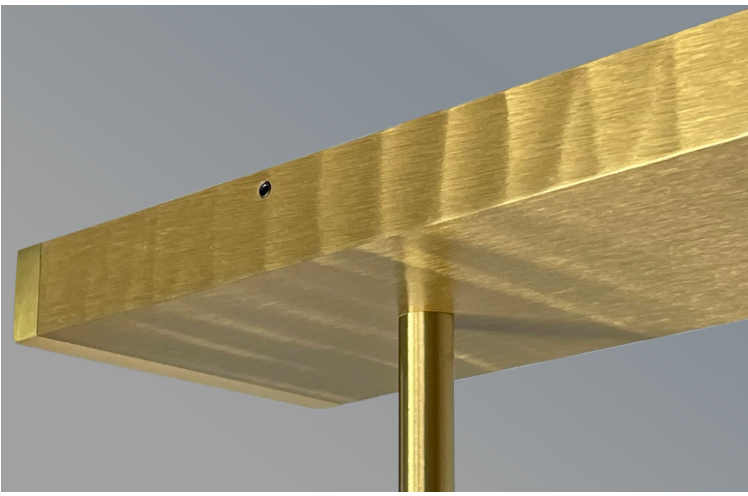

DAVID COPELLO GUILD

Obsidian Linear Chandelier

Obsidian Linear Chandelier

Description

The Obsidian product line features fluted glass with hand sculpted details.

Features

- Solid brass
- Sculpted ceiling canopy and body
- 6 dimmable LED bulbs (2700k or 4000k) 110V or 220V
- Hand polished fluted glass

Finishes

Shown in Light Antique Bronze. Available in all finishes.

Dimensions

56.75" W x 4" D x 60" OAH

Model

O-1006

All Dimensions Customizable Upon Request

Available upon request