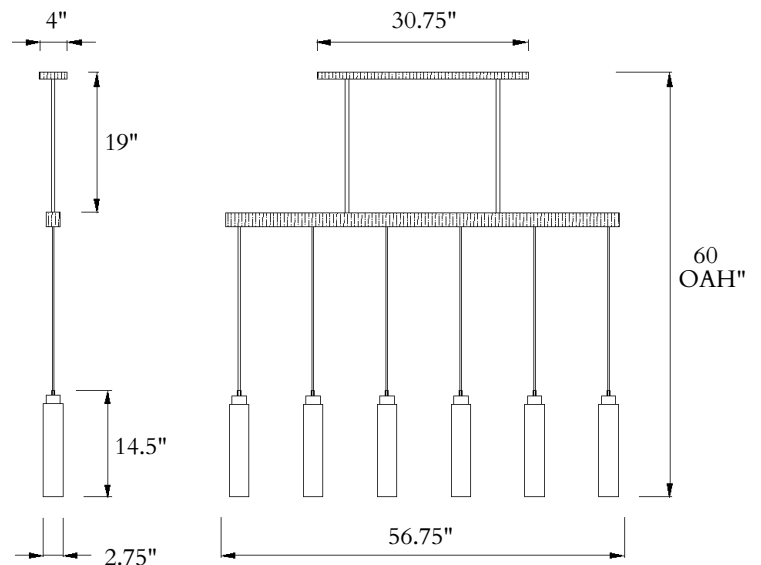

DAVID COPELLO GUILD

Obsidian Linear Chandelier

Obsidian Linear Chandelier

Description

The Obsidian product line features fluted glass with hand sculpted details.

Features

- Solid brass
- Sculpted ceiling canopy and body
- 6 dimmable LED bulbs (2700k or 4000k) 110V or 220V
- Hand polished fluted glass

Finishes

Shown in Light Antique Bronze. Available in all finishes.

Dimensions

56.75" W x 4" D x 60" OAH

Model

O-1006

All Dimensions Customizable Upon Request

Available upon request