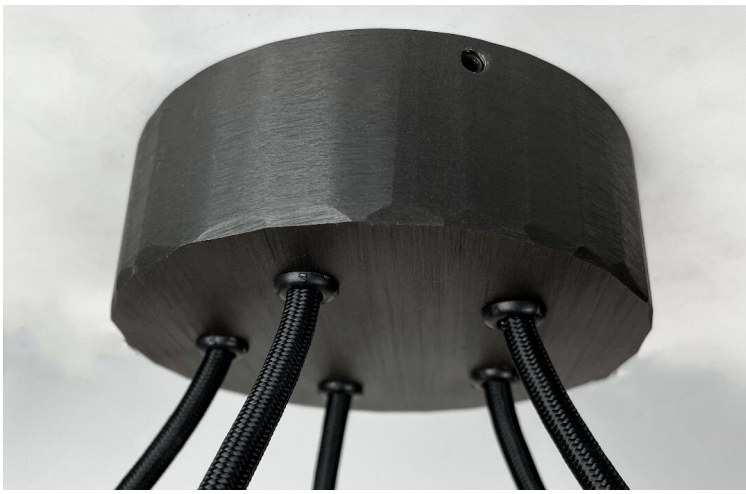

DAVID COPELLO GUILD

Obsidian Pentagon Chandelier

Obsidian Pentagon Chandelier

Description

The Obsidian product line features fluted glass with hand sculpted details.

Features

- Solid brass
- Sculpted body and ceiling canopy
- 10 dimmable LED bulbs (2700k or 4000k) 110V or 220V
- Hand polished fluted glass

Finishes

Shown in Black Bronze. Available in all finishes.

Dimensions

48" Dia. x 42" OAH

Model

O-1005

All Dimensions Customizable Upon Request