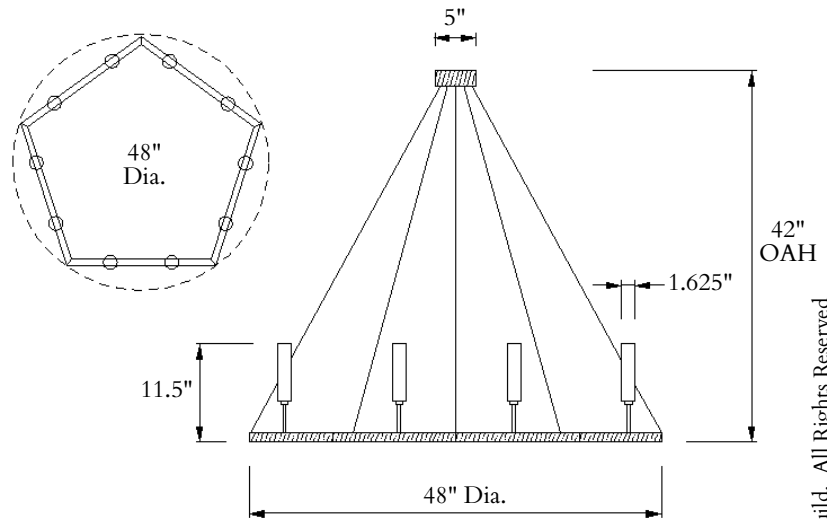

Finishes

Shown in Black Bronze. Available in all finishes.

Dimensions

48" Dia. x 42" OAH

Model

O-1005

All Dimensions Customizable Upon Request