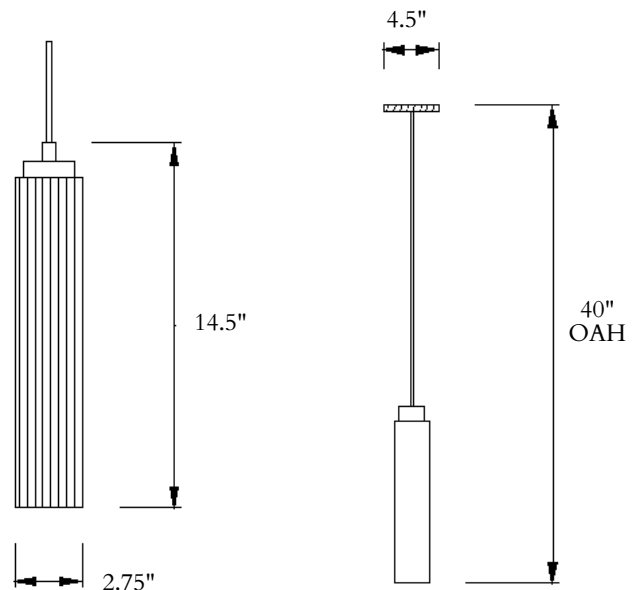

DAVID COPELLO GUILD

Obsidian Hanging Pendant

Obsidian Hanging Pendant

Description

The Obsidian product line features fluted glass with hand sculpted details.

Features

- Solid brass
- Sculpted ceiling canopy
- 1 dimmable LED bulb (2700k or 4000k) 110V or 220V
- Hand polished fluted glass

Finishes

Shown in Polished Nickel. Available in all finishes.

Dimensions

4.5" Dia. x 40" OAH

Model

O-1003

All Dimensions Customizable Upon Request