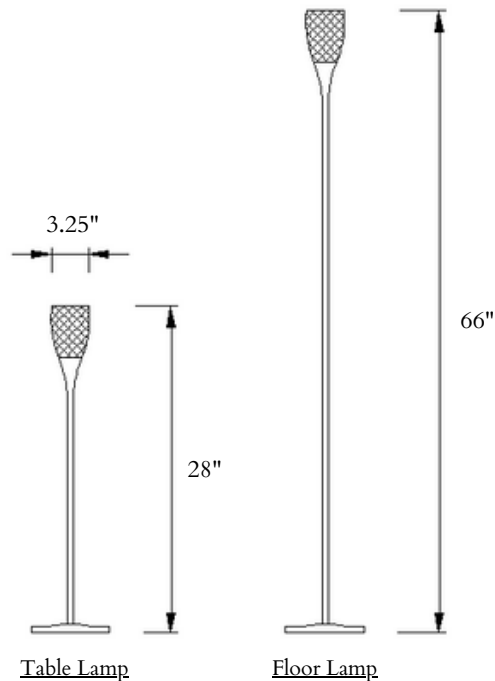

Model

P-1001

All Dimensions Customizable Upon Request

Available upon request