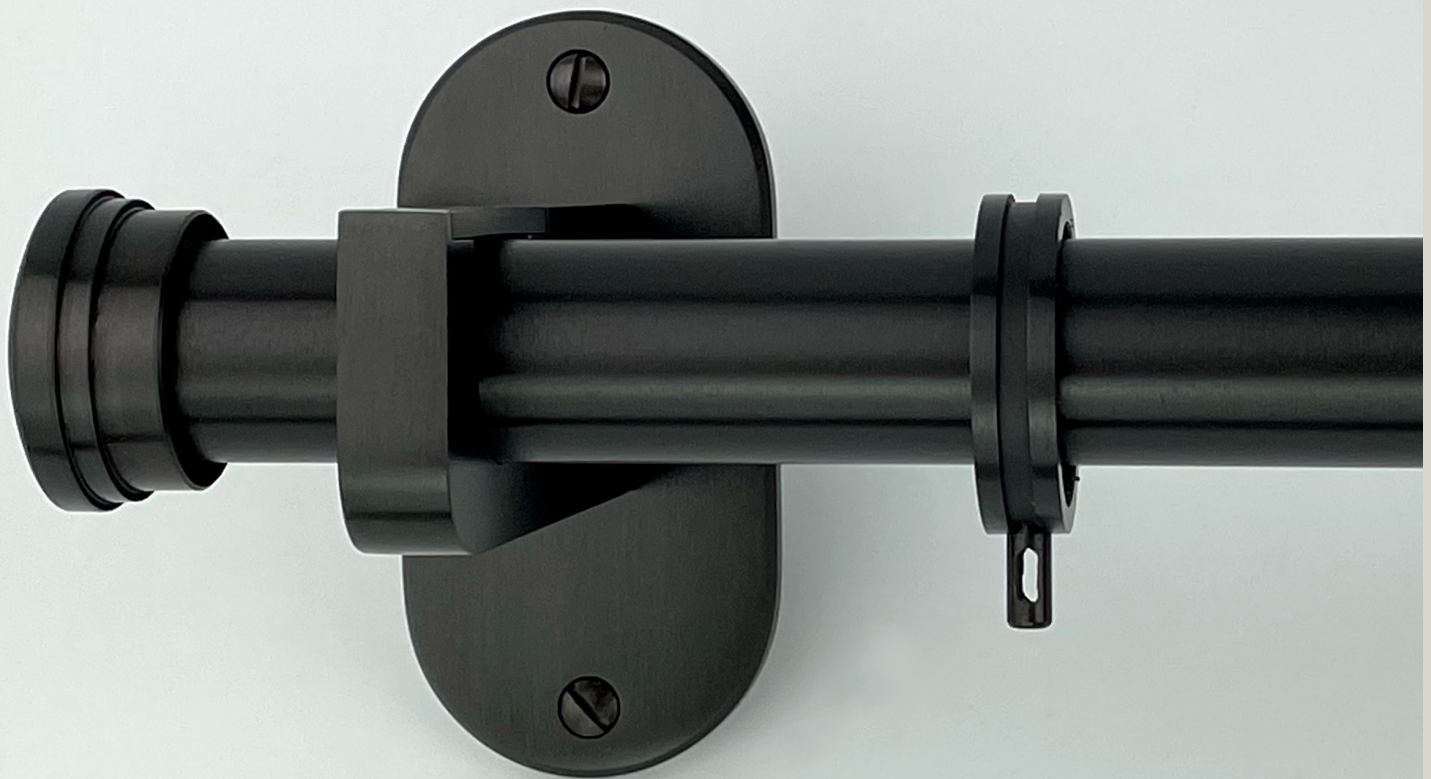

David Copello Guild

Tema *Drapery Hardware*

Tema Drapery Hardware

Description

Our Tema Drapery Hardware features custom curtain rings. Available in single and double rod configurations. Please specify rod length and if a custom wall projection is needed.

Finishes

Light Antique, Oil Rubbed Bronze, Polished Nickel, Satin Nickel, and Black Nickel. Available in single and two-tone combinations.

Dimensions

2" W x 3" H x 3 1/4" D

Model Number

T-1601

Available upon request