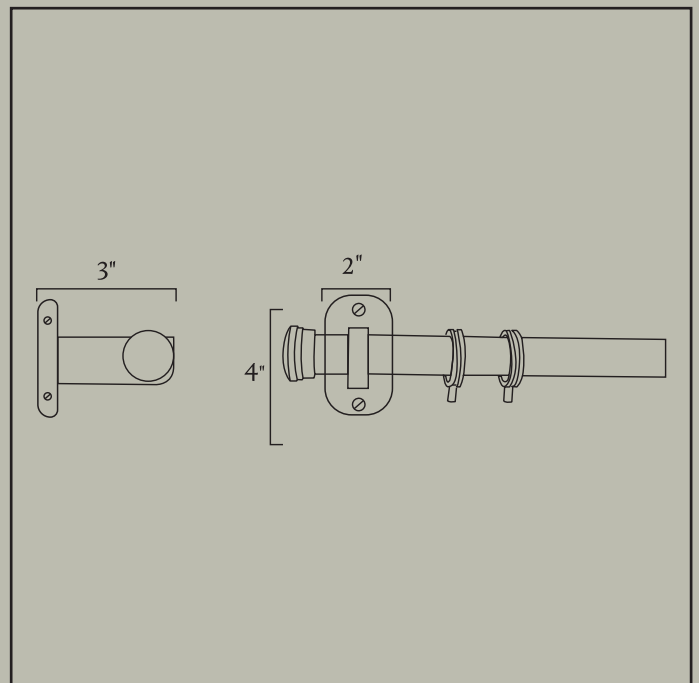

David Copello Guild

Tema *Drapery Hardware*

Tema Drapery Hardware

Description

Our Tema Drapery Hardware features custom curtain rings. Available in single and double rod configurations. Please specify rod length and if a custom wall projection is needed.

Finishes

Light Antique, Oil Rubbed Bronze, Polished Nickel, Satin Nickel, and Black Nickel. Available in single and two-tone combinations.

Dimensions

2" W x 3" H x 3 1/4" D

Model Number

T-1601

Available upon request