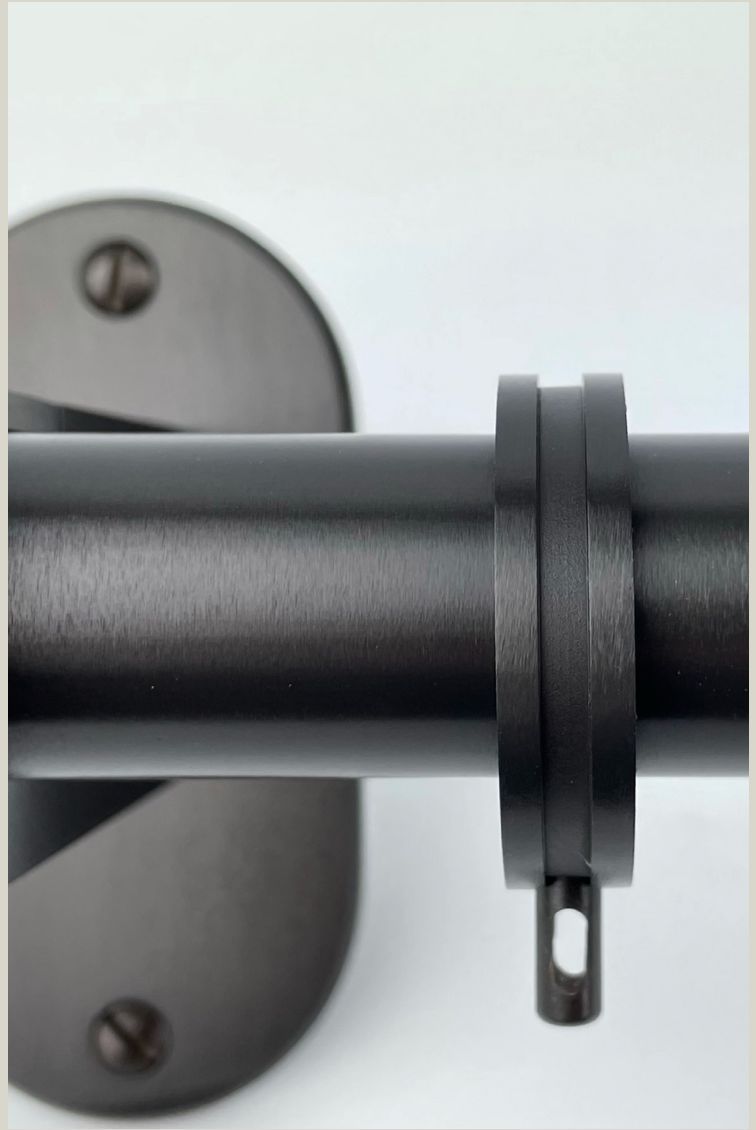

David Copello Guild

Tema *Drapery Hardware*

Tema Drapery Hardware

Description

Our Tema Drapery Hardware features custom curtain rings. Available in single and double rod configurations. Please specify rod length and if a custom wall projection is needed.

Finishes

Light Antique, Oil Rubbed Bronze, Polished Nickel, Satin Nickel, and Black Nickel. Available in single and two-tone combinations.

Dimensions

2" W x 3" H x 3 1/4" D

Model Number

T-1601

Available upon request