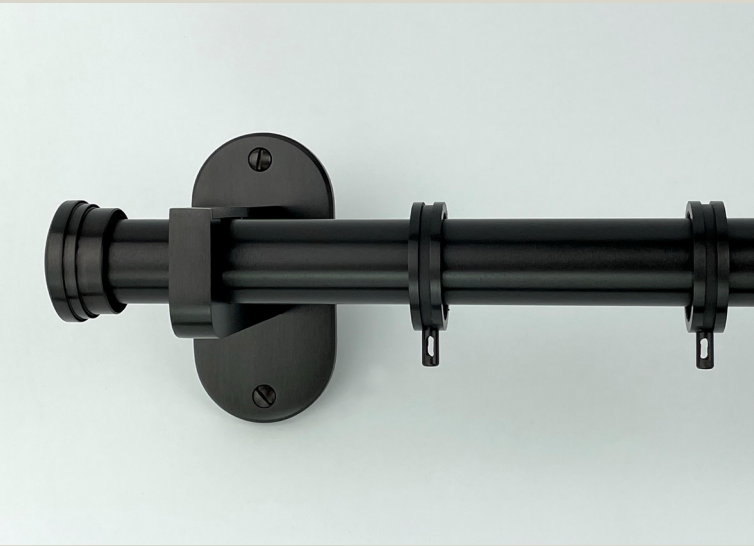

David Copello Guild

Tema *Drapery Hardware*

Tema Drapery Hardware

Description

Our Tema Drapery Hardware features custom curtain rings. Available in single and double rod configurations. Please specify rod length and if a custom wall projection is needed.

Finishes

Light Antique, Oil Rubbed Bronze, Polished Nickel, Satin Nickel, and Black Nickel. Available in single and two-tone combinations.

Dimensions

2" W x 3" H x 3 1/4" D

Model Number

T-1601

Available upon request