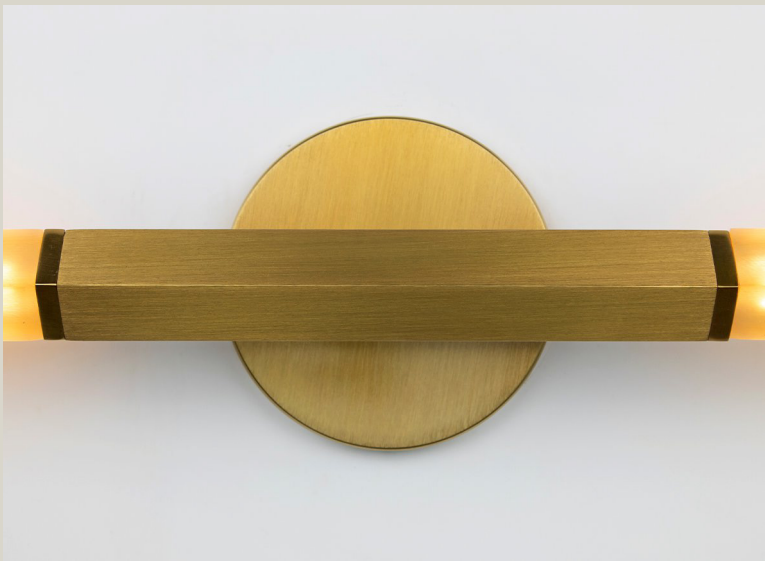

David Copello Guild

Basa Linear Vanity

Basa Linear Vanity

Description

The Basa product line was designed to accentuate linear movement by using shadowing originating from its crisp, fine lines.

Basa Linear Vanity features:

- Hand - finished solid brass construction
- 2 LED bulbs - 2700k or 4000k 110V or 220V EU
- UL Certified upon request
- 2 polymer lenses

Finishes

Light Antique, Oil Rubbed Bronze, Polished Nickel, Satin Nickel, and Black Nickel. Available in single and two-tone combinations.

Dimensions

17 3/4 W x 4 1/2 H x 2 3/4 D

Model Number
B-1202

Available upon request