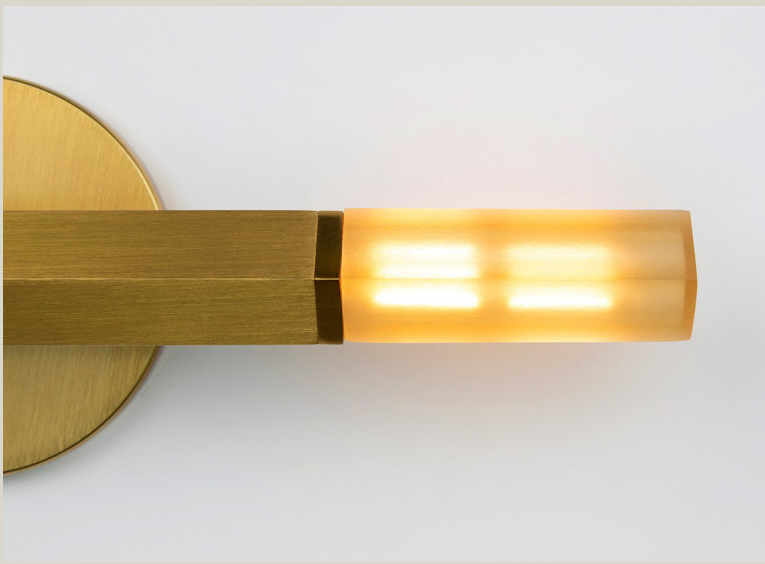

David Copello Guild

Basa Linear Vanity

Basa Linear Vanity

Description

The Basa product line was designed to accentuate linear movement by using shadowing originating from its crisp, fine lines.

Basa Linear Vanity features:

- Hand - finished solid brass construction
- 2 LED bulbs - 2700k or 4000k 110V or 220V EU
- UL Certified upon request
- 2 polymer lenses

Finishes

Light Antique, Oil Rubbed Bronze, Polished Nickel, Satin Nickel, and Black Nickel. Available in single and two-tone combinations.

Dimensions

17 3/4 W x 4 1/2 H x 2 3/4 D

Model Number
B-1202

Available upon request