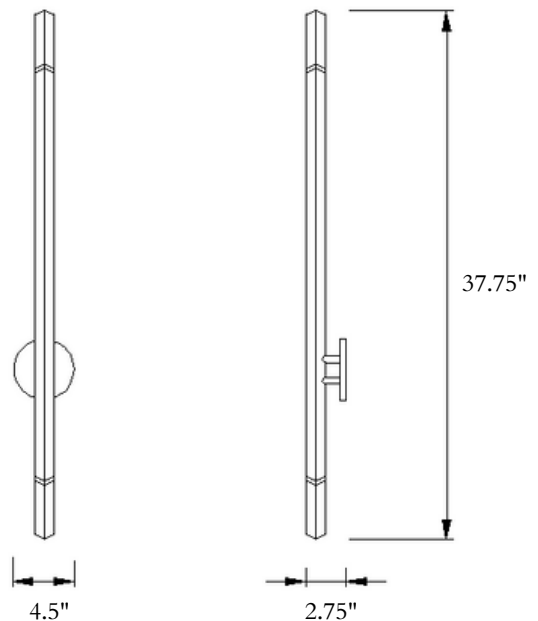

DAVID COPELLO GUILD

Basa Reach

Basa Reach

Description

The Basa Product Line was designed to accentuate linear movement by using shadowing originating from its crisp, fine lines.

Features

- Solid brass
- 2 Dimmable LED bulbs (2700k or 4000k) 110V or 220V
- 2 Polymer lenses

Finishes

Shown in Satin Nickel. Available in all finishes.

Dimensions

4.5"W x 2.75"D x 37.75"H

Model

B-1500

All Dimensions Customizable Upon Request

Available upon request