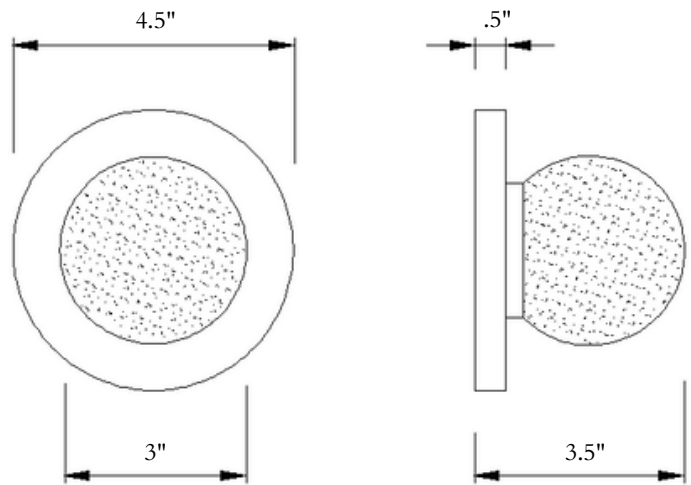

DAVID COPELLO GUILD

Century Wall Sconce

Century Wall Sconce

Description

The Century product line features hand-carved Selenite Crystal for a classic design.

Features

- Solid brass
- 1 Dimmable LED bulb (2700k or 4000k) 110V or 220V
- Genuine Selenite Crystal shade

Finishes

Shown in Light Antique Bronze. Available in all finishes.

Dimensions

4.5" Dia. x 3.5"D

Model

C-1001

All Dimensions Customizable Upon Request

Available upon request