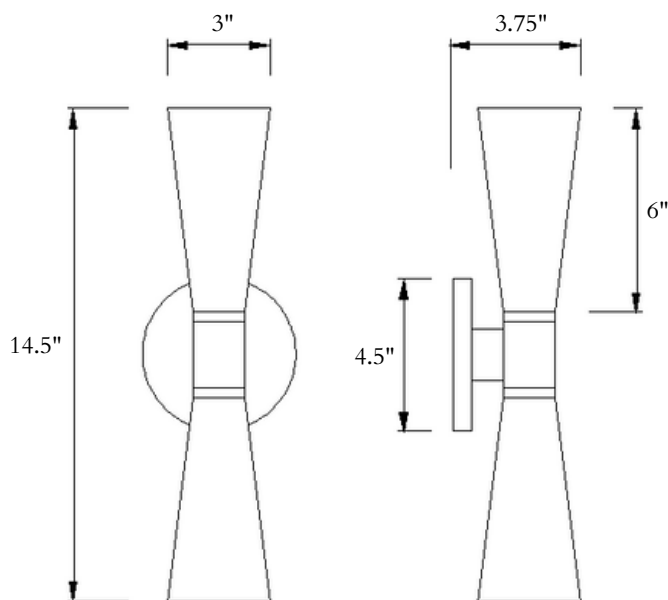

DAVID COPELLO GUILD

Cono Double Scence

Cono Double Sconce

Description

The Cono product line features hand-formed frosted glass shades.

Features

- Solid brass
- 2 Dimmable LED bulbs (2700k or 4000k) 110V or 220V
- Frosted glass shades

Finishes

Shown in Light Antique Bronze. Available in all finishes.

Dimensions

4.5"W x 3.75"D x 14.5"H

Model

CO-1002

All Dimensions Customizable Upon Request