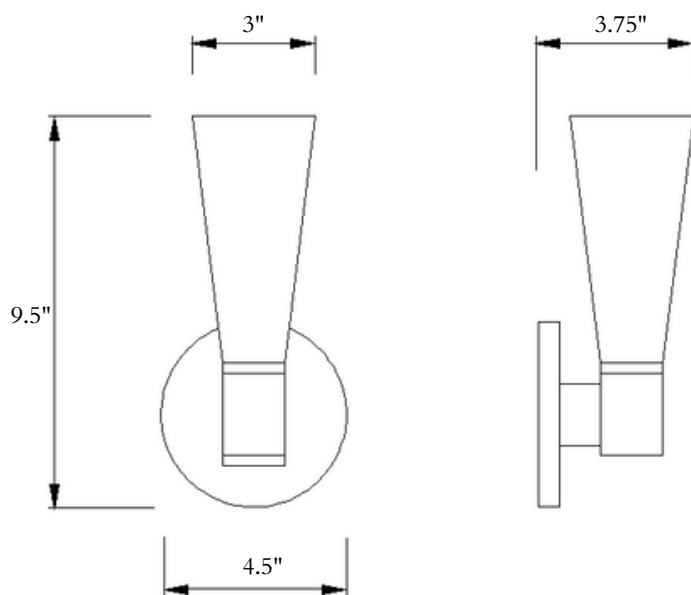

DAVID COPELLO GUILD

Cono Single Sconce

Cono Single Sconce

Description

The Cono product line features hand-formed frosted glass shades.

Features

- Solid brass
- 1 Dimmable LED bulb (2700k or 4000k) 110V or 220V
- Frosted glass shade

Finishes

Shown in Light Antique Bronze. Available in all finishes.

Dimensions

4.5"W x 3.75"D x 9.5"H

Model

CO-1001

All Dimensions Customizable Upon Request

Available upon request