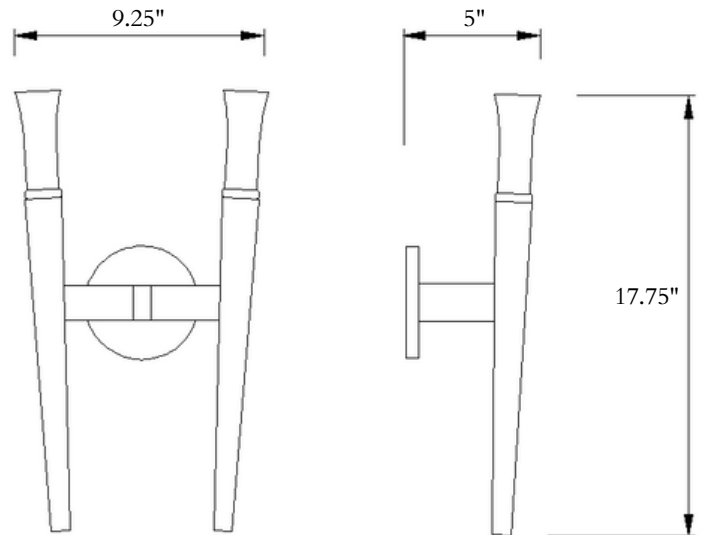

DAVID COPELLO GUILD

Diori Double Wall Sconce

Diori Double Wall Sconce

Description

The Diori product line features hollow-grained brass with frosted hobnail glass.

Features

- Solid brass
- 2 Dimmable LED bulbs (2700k or 4000k) 110V or 220V
- Frosted glass with a hobnail trim

Finishes

Shown in Light Antique Bronze. Available in all finishes.

Dimensions

9.25"W x 5"D x 17.75"H

Model

I-1002

All Dimensions Customizable Upon Request

Available upon request