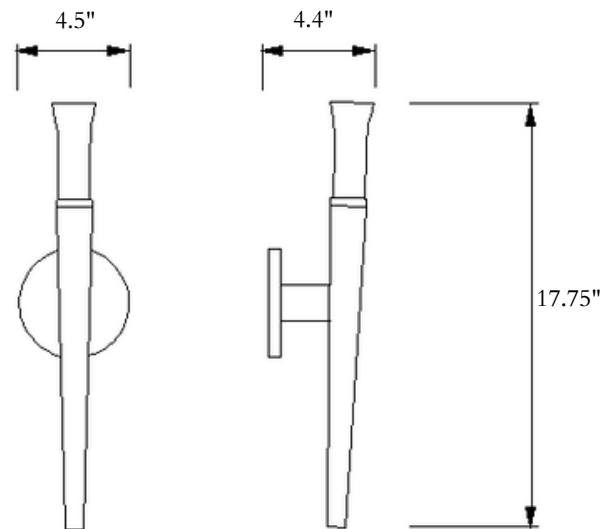

Model

I-1001

All Dimensions Customizable Upon Request

Available upon request