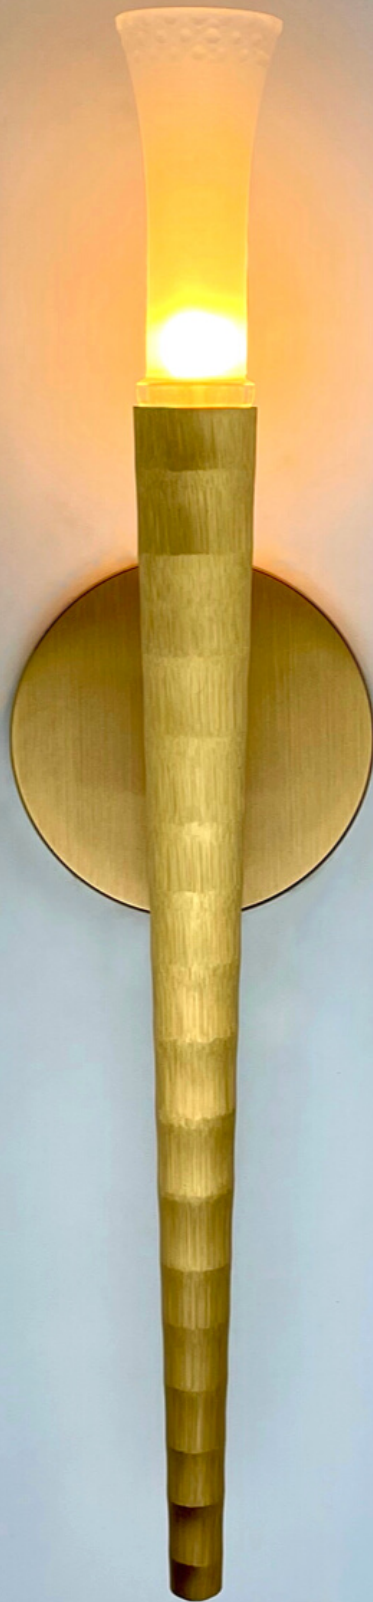

## Diiori Wall Sconce

### Description

The Diiori product line features hollow-grained brass with frosted hobnail glass.

### Features

- Solid brass
- 1 Dimmable LED bulb (2700k or 4000k) 110V or 220V
- Frosted glass with a hobnail trim

### Dimensions

4.5"W x 4.4"D x 17.75"H