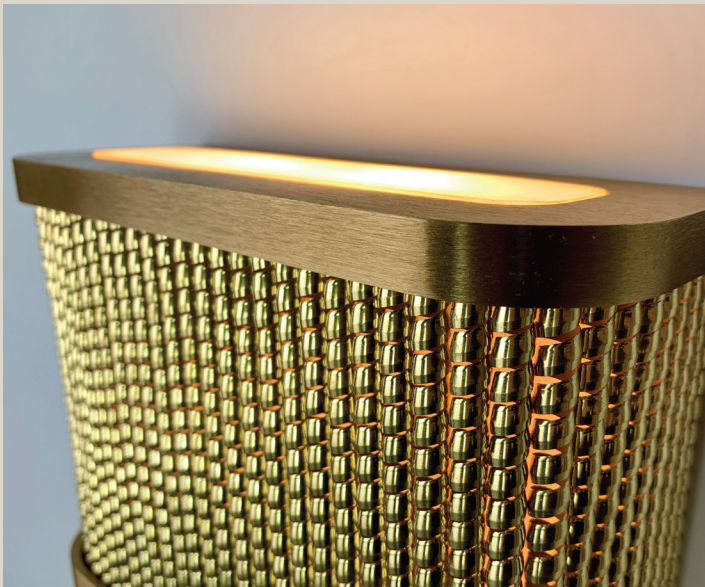

David Copello Guild

Tema Wall Sconce

Tema Wall Sconce

Description

The Tema product line features Brass gyre details.

Tema Wall Sconce features:

- Hand - finished solid brass construction
- 4 LED bulbs - 2700k 110V or 220V EU
- Two polymer panels for vertical illumination
- Illuminated brass gyre front

Finishes

Light Antique, Oil Rubbed Bronze, Polished Nickel, Satin Nickel, and Black Nickel. Available in single and two-tone combinations.

Dimensions

8 7/16" W x 6" H x 3 1/4" D

Model Number

T - 1050

Machined from
100% REAL BRASS