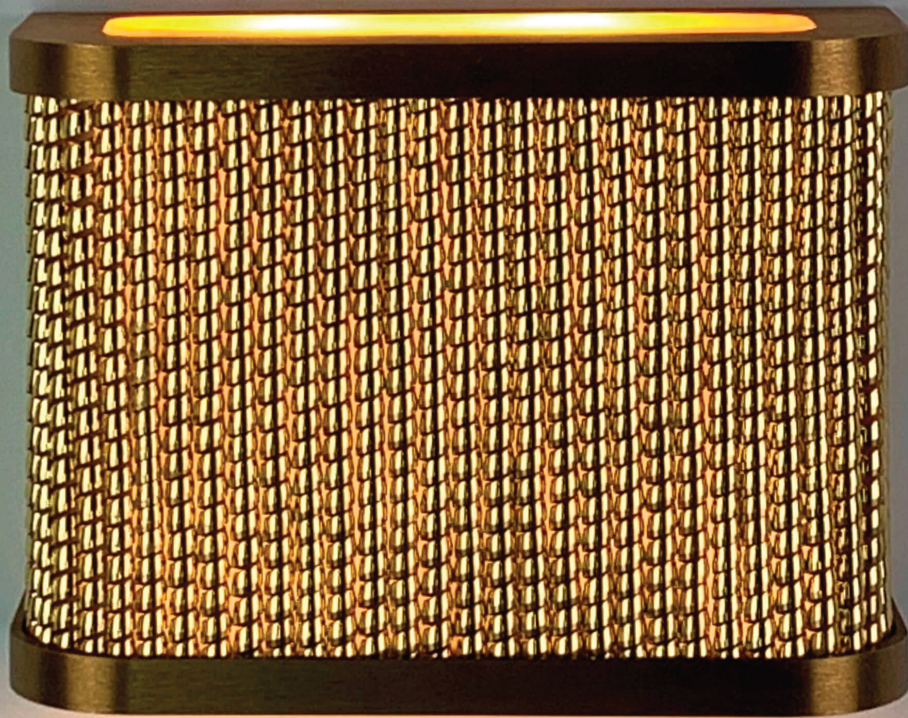

David Copello Guild

Tema Wall Sconce

Tema Wall Sconce

Description

The Tema product line features Brass gyre details.

Tema Wall Sconce features:

- Hand - finished solid brass construction
- 4 LED bulbs - 2700k 110V or 220V EU
- Two polymer panels for vertical illumination
- Illuminated brass gyre front

Finishes

Light Antique, Oil Rubbed Bronze, Polished Nickel, Satin Nickel, and Black Nickel. Available in single and two-tone combinations.

Dimensions

8 7/16" W x 6" H x 3 1/4" D

Model Number

T - 1050

Machined from
100% REAL BRASS