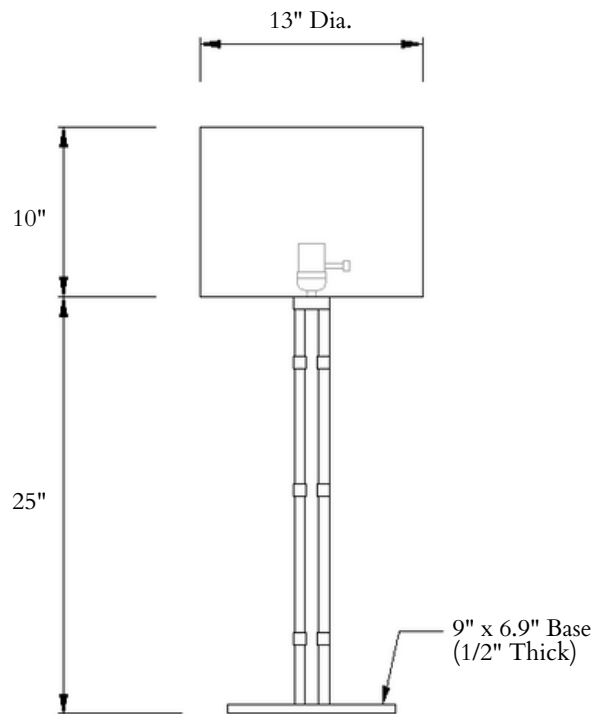

Finishes

Shown in Light Antique/Oil Rubbed Bronze.
Available in all finishes.

Dimensions

35" H x 13" Dia,

Model

G-1004

All Dimensions Customizable Upon Request

Available upon request