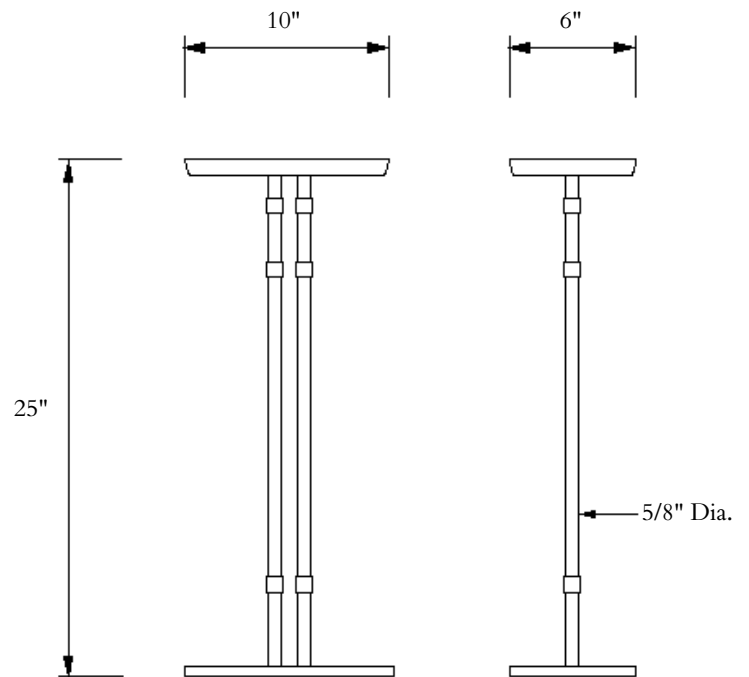

Features

- Solid brass construction
- Two-tone accents

Finishes

Shown in Oil Rubbed Bronze/Natural Brass. Available in all finishes.

Dimensions

10"W x 6"D x 25"H

Model

G-1001

All Dimensions Customizable Upon Request

Available upon request