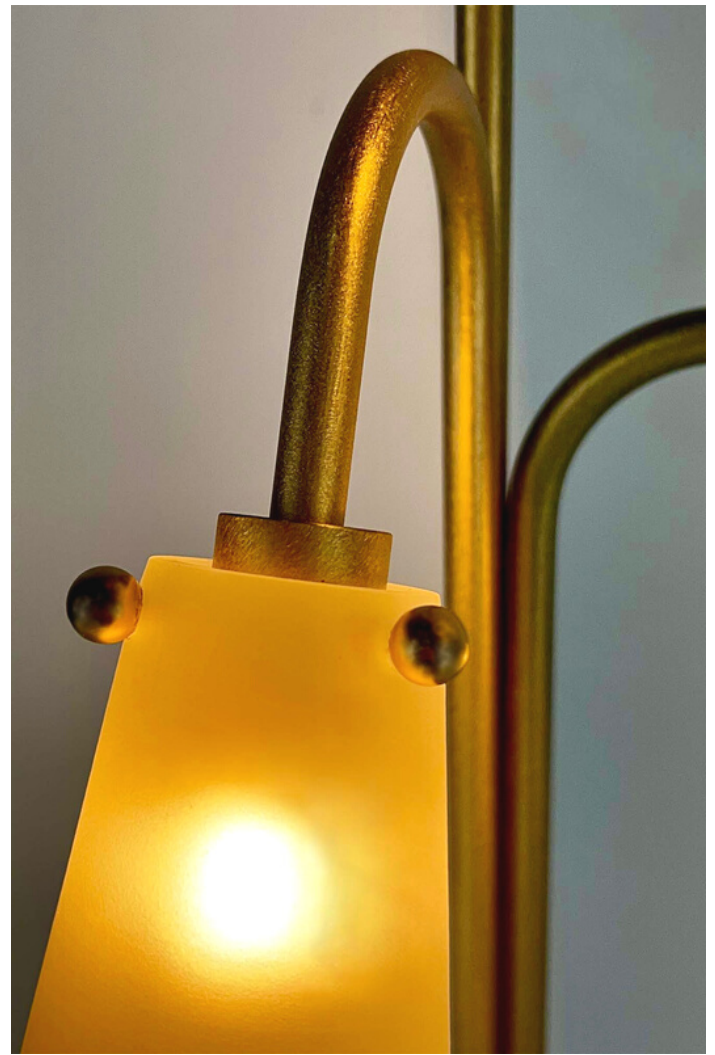

DAVID COPELLO GUILD

Kano Table Lamp

## Kano Table Lamp

### Description

The Kano Table Lamp creates beauty in any room. The curved arms and frosted glass shades meld timeless, traditional design with modern decor. The built-in touch dimmer offers 3 levels of light, perfect for any occasion.

### Features

- Solid brass construction
- 3 Dimmable LED bulbs (2700k or 4000k) 110V or 220V
- Hand formed glass shades
- 3 Way touch dimmer