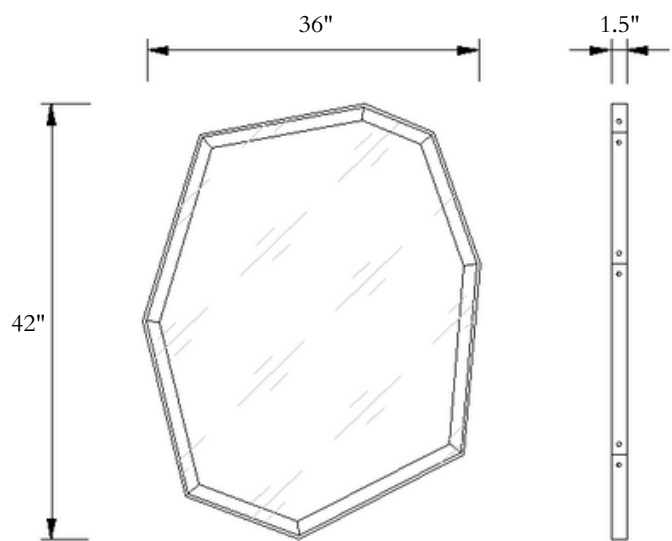

DAVID COPELLO GUILD

Geo Mirror

Geo Mirror

Description

Our Geo Mirror features angular edges and clean lines, drawing the eye inward toward the heart of the mirror. The brass frame complements the beveled glass, which captures and amplifies the surrounding light. Wherever hung, the Geo Mirror is sure to add beauty and elevate the existing decor.

Features

- Solid Brass frame
- Mitered corners
- 1" Beveled edge around mirror
- Dimensions and shape are fully customizable

Finishes

Shown in Light Antique. Available in all finishes.

Dimensions

36"W x 42"H x 1.5"D

Model

GEO-1001

All Dimensions Customizable Upon Request