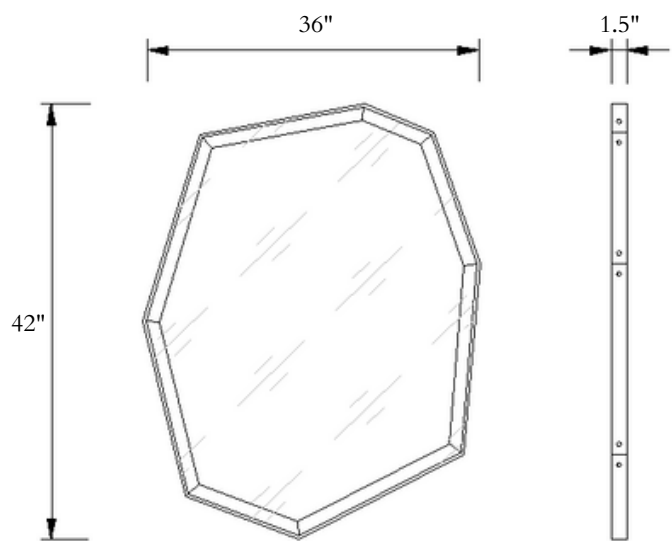

Model

GEO-1001

All Dimensions Customizable Upon Request