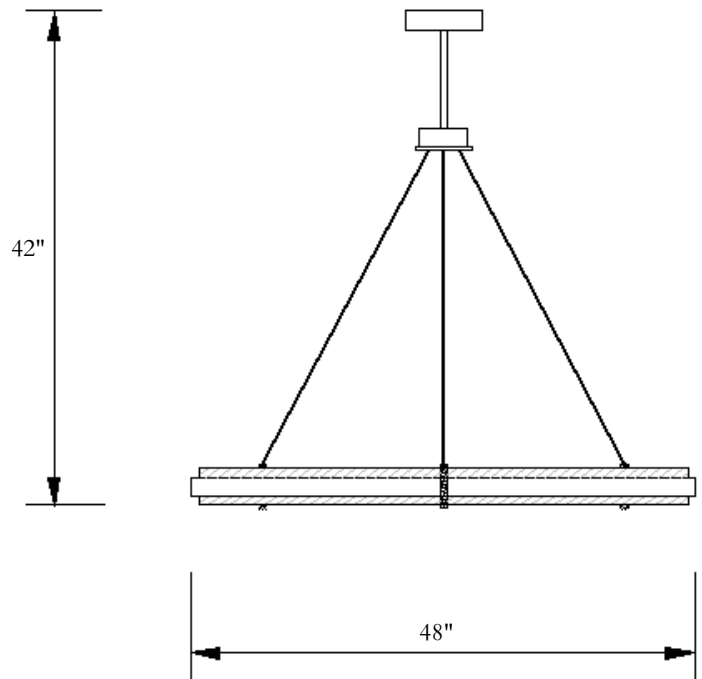

Features

- Solid Brass frame
- Pivoting Brass downrods
- Dimmable illuminated LED lens
- Available in single or double ring configurations

Finishes

Shown in Oil Rubbed Bronze. Available in all finishes.

Dimensions

48"Dia. x 42" OAH

Model

A-1001

All Dimensions Customizable Upon Request