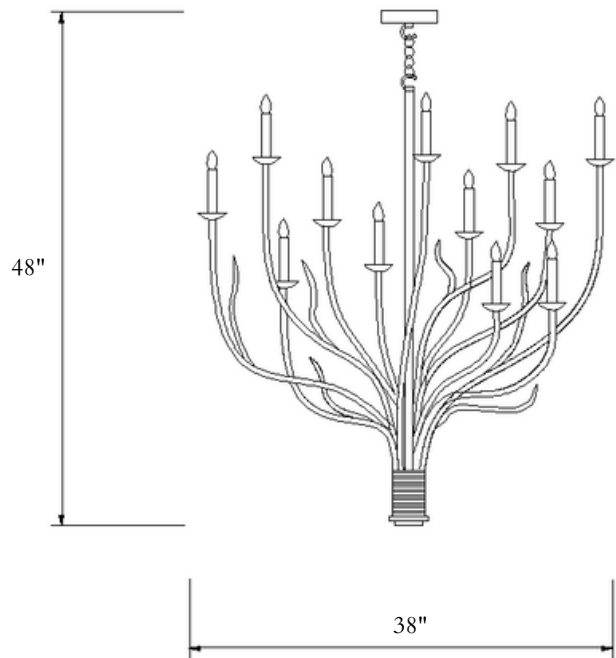

Features

- Solid Brass Construction
- Hand-formed brass branch arms
- Ivory candle sleeve covers
- Dimmable led bulbs

Finishes

Shown in Black Bronze. Available in all finishes.

Dimensions

38" Dia. x 48" OAH

Model

BD-1001

All Dimensions Customizable Upon Request